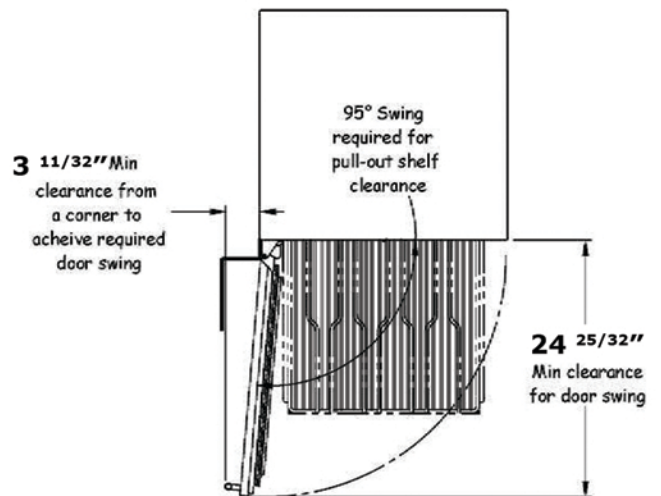

Single Tap Kit: HKEG-1

Double Tap Kit: HKEG-2

Will hold one (1) 1/4 Barrel or two (2) 1/6 Barrels.

## FEATURES

- Designed with fully integrated depth to allow flush fit with surrounding cabinetry
- Zero-clearance hinging allows for abutment with surrounding cabinetry
- 770 Btu commercial grade compressor
- Front-vented, forced air refrigeration system.
- Commercial grade stainless steel interior
- Maintenance free automatic cycle defrost.
- Quiet performance allows unit to be used in any room in a residence or office
- Full-extension pullout shelving makes finding items and restocking your refrigerator easy.
- Full-extension pullout shelves are adjustable
- Stainless steel ball bearing glides provide smooth movement of shelves
- Refrigerator rated for both food and beverage storage
- Refrigerator temperature 33 – 39 degrees F

## SPECIFICATIONS

Finished Rough Opening Requirements

- Height: 34-1/2"
- Depth: 24"
- Width: 24"