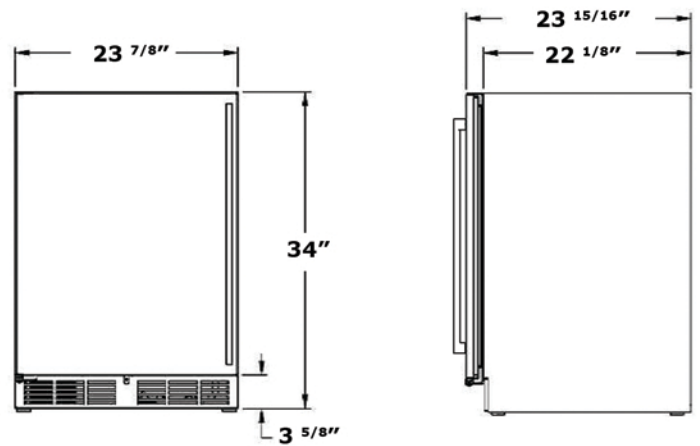

## SPECIFICATIONS

Finished Rough Opening Requirements

- Height: 34-1/2"
- Depth: 24"
- Width: 24"