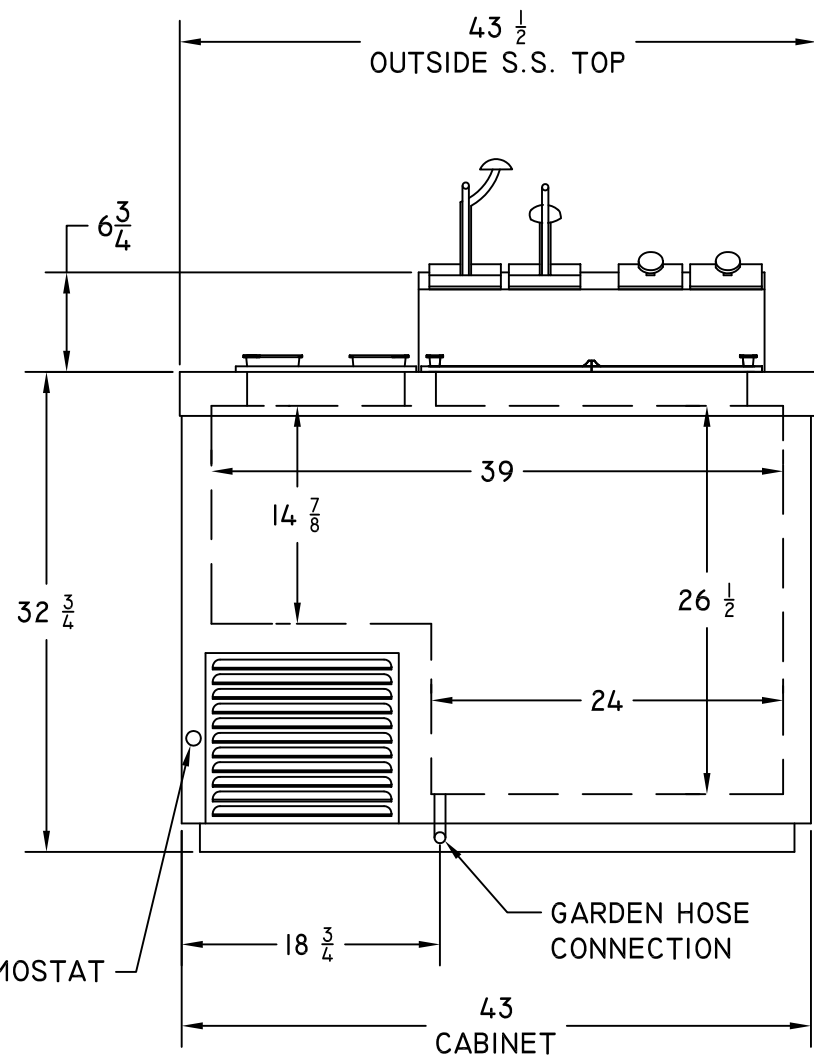

SERVICE CORD  
EXTENDS 7'  
FROM LOWER  
BACK OF TUNNEL

THERMOSTAT

REV.		C. NELSON MFG.	
TITLE: BDF6			
USED ON: FINISHED GOODS			1 OF 1
DWN. BY: RMP	PART NO.:		BDF6
DATE: AUTO			
SCALE: AUTO			
		REV.	NR