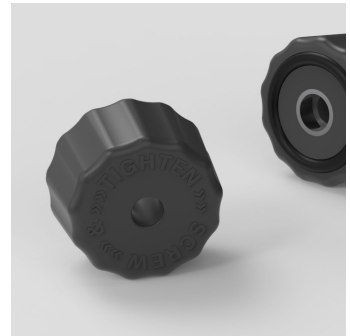

## Technical features

<b>Fruit per minute</b>	10
<b>Weight</b>	115.74 lbs
<b>Peel collection</b>	5.81 gal
<b>Fruit diameter</b>	2.16"-2.95" / 2.75"-3.54" / Opt 1.77-2.36"
<b>Measurements</b>	21.57"(l) x 16.97"(w) x 31.93"(h)
<b>Protection</b>	Blockage sensors
<b>Basket capacity</b>	13.23 lbs
<b>Feeder</b>	3.3 lbs
<b>Programmer</b>	Yes
<b>Filter</b>	Automatic

Smoky grey front cover

Automatic filter

Injected plastic nuts