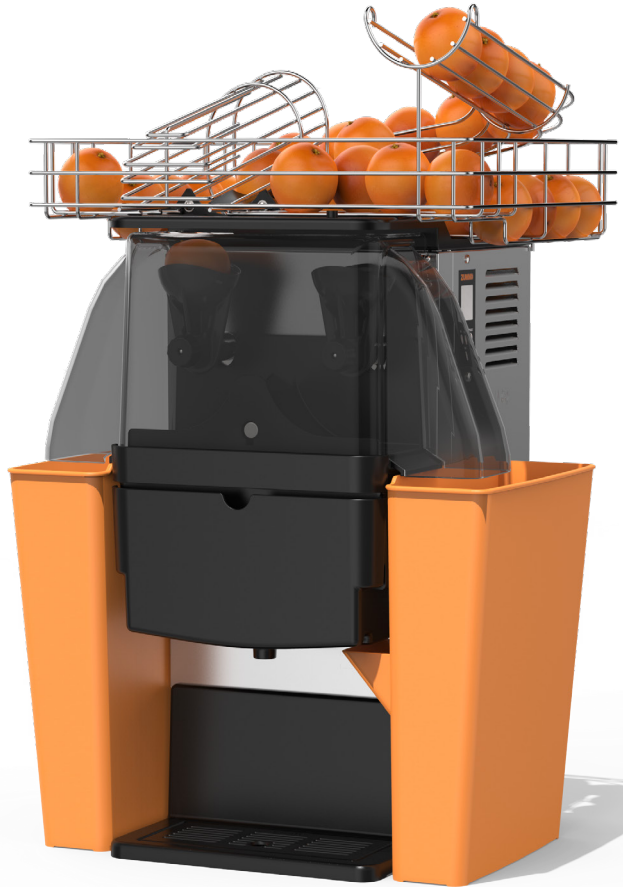

# Nature

The Nature range has been inspired by the forces of nature, due to our desire to mirror the strength, elegance and timelessness of the elements they provide us: minerals, metals, wood, earth.

Based on this idea, the squeezers of the Nature range let materials and colours take centre stage. Neutral, restrained and smart materials and colours which transmit those sensations in the establishments where the juicers are installed, giving them a higher, both real and perceived, high end quality.

## Z06 Nature

**Juice extraction versatility: citrus fruit + pomegranates**

It is Zummo's most versatile juicer. It extracts juice from all types of citrus fruit and from pomegranates. The perfect option for those who seek flexibility in their offer.

## The evolution to Nature

- Customisable bins
- High quality injected plastic nuts
- Smoky grey front cover
- EVS Advanced juice extraction system
- Higher capacity bins
- Automatic filter
- Standard contact sensor
- New digital control plate (bin counter, acoustic warnings, standby,...)

- **Increased durability:** as there are no elastic belts, there are no breakages, something that could also affect the optimal functioning of the blade.
- **Greater functionality:** avoiding maintenance tasks and replacement of broken or worn belts. Cleaning the kit is also much easier.
- **Greater yield:** the new kit leads to greater juice extraction yield. Thanks to its new design, up to 10% more juice can be obtained.