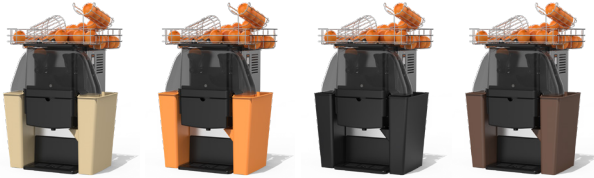

Available in 4 colours

Ref. Z06-NBE

Ref. Z06-NOR

Ref. Z06-NGP

Ref. Z06-NBR

The evolution to Nature

- Customisable bins
- High quality injected plastic nuts
- Smoky grey front cover
- EVS Advanced juice extraction system
- Higher capacity bins
- Automatic filter
- Standard contact sensor
- New digital control plate (bin counter, acoustic warnings, standby,...)

- **Increased durability:** as there are no elastic belts, there are no breakages, something that could also affect the optimal functioning of the blade.
- **Greater functionality:** avoiding maintenance tasks and replacement of broken or worn belts. Cleaning the kit is also much easier.
- **Greater yield:** the new kit leads to greater juice extraction yield. Thanks to its new design, up to 10% more juice can be obtained.

Technical features

Fruit per minute	10
Weight	115.74 lbs
Peel collection	5.81 gal
Fruit diameter	2.16"-2.95" / 2.75"-3.54" / Opt 1.77-2.36"
Measurements	21.57"(l) x 16.97"(w) x 31.93"(h)
Protection	Blockage sensors
Basket capacity	13.23 lbs
Feeder	3.3 lbs
Programmer	Yes
Filter	Automatic

WARNING: This product can expose you to chemicals including bisphenol A, which is known to the State of California to cause cancer and birth defects or other reproductive harm. For more information go to www.P65Warnings.ca.gov