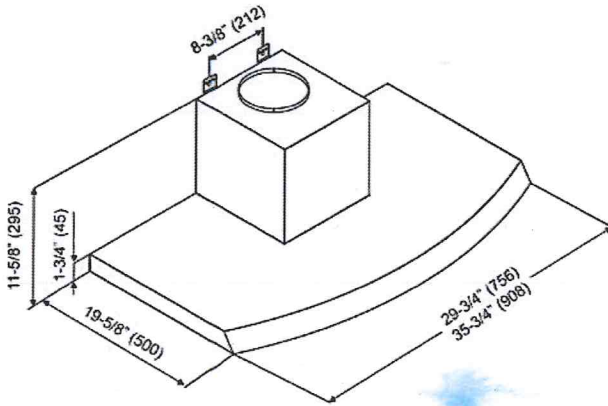

KOBE®

KOBE Range Hoods

So Quiet... You Won't Believe It's On!

Premium RA-028 SQB-1 Series Multi Style

Wall Mount Style

Under Cabinet Style

Model / Size	Wall Mount Style RA2830SQB-WM-1 (30") RA2836SQB-WM-1 (36")
	Under Cabinet Style RA2830SQB-1 (30") RA2836SQB-1 (36")
Appearance	
Stainless Steel	✓
Seamless	✓
Performance	
CFM / Sone	30" Model 280 to 680 / 1.0 to 5.0 Sones 36" Model 300 to 750 / 1.0 to 5.6 Sones
QuietMode™	1.0 / 40dB
LED Lights	2 x Lights (3W)
Speed	3-Speed
Control	Rocker Switch
Blower Type	Double Horizontal Squirrel Cage
Exhaust	Top 6" Round
Consumption / Ampere	232W / 2.21A
Filter	Baffle Filter

Wall Mount Style

Under Cabinet Style

Information subject to change without notice.

Measurement in inches (mm). Inches are converted from millimeter and are estimated.

* Building code may vary.

www.KOBERangeHoods.com