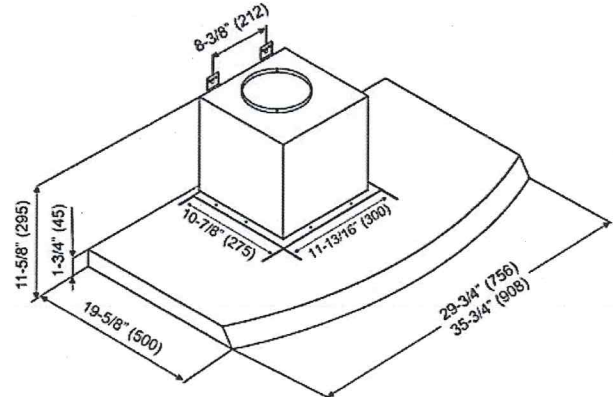

KOBE®

KOBE Range Hoods

So Quiet... You Won't Believe It's On!

Premium RA-028 SQB-1 Series Multi Style

Wall Mount Style

Under Cabinet Style

Model / Size	Wall Mount Style RA2830SQB-WM-1 (30") RA2836SQB-WM-1 (36")
	Under Cabinet Style RA2830SQB-1 (30") RA2836SQB-1 (36")
Appearance	
Stainless Steel	✓
Seamless	✓
Performance	
CFM / Sone	30" Model 280 to 680 / 1.0 to 5.0 Sones 36" Model 300 to 750 / 1.0 to 5.6 Sones
QuietMode™	1.0 / 40dB
LED Lights	2 x Lights (3W)
Speed	3-Speed
Control	Rocker Switch
Blower Type	Double Horizontal Squirrel Cage
Exhaust	Top 6" Round
Consumption / Ampere	232W / 2.21A
Filter	Baffle Filter

Wall Mount Style

Under Cabinet Style

Information subject to change without notice.

Measurement in inches (mm). Inches are converted from millimeter and are estimated.

* Building code may vary.

www.KOBERangeHoods.com