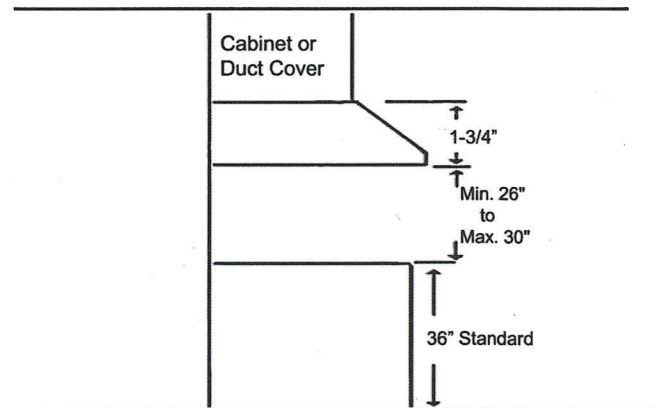

KOBE®

KOBE Range Hoods

So Quiet... You Won't Believe It's On!

Premium RA-028 SQB-1 Series Multi Style

Wall Mount Style

Under Cabinet Style

Model / Size	Wall Mount Style RA2830SQB-WM-1 (30") RA2836SQB-WM-1 (36")
	Under Cabinet Style RA2830SQB-1 (30") RA2836SQB-1 (36")
Appearance	
Stainless Steel	✓
Seamless	✓
Performance	
CFM / Sone	30" Model 280 to 680 / 1.0 to 5.0 Sones 36" Model 300 to 750 / 1.0 to 5.6 Sones
QuietMode™	1.0 / 40dB
LED Lights	2 x Lights (3W)
Speed	3-Speed
Control	Rocker Switch
Blower Type	Double Horizontal Squirrel Cage
Exhaust	Top 6" Round
Consumption / Ampere	232W / 2.21A
Filter	Baffle Filter

Wall Mount Style

Under Cabinet Style

Information subject to change without notice.

Measurement in inches (mm). Inches are converted from millimeter and are estimated.

* Building code may vary.

www.KOBERangeHoods.com