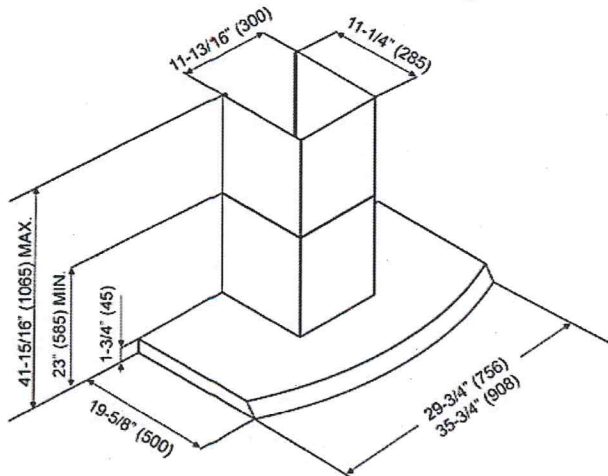

KOBE®

KOBE Range Hoods

So Quiet... You Won't Believe It's On!

Premium RA-028 SQB-1 Series Multi Style

Wall Mount Style

Under Cabinet Style

Model / Size	Wall Mount Style RA2830SQB-WM-1 (30") RA2836SQB-WM-1 (36")
	Under Cabinet Style RA2830SQB-1 (30") RA2836SQB-1 (36")
Appearance	
Stainless Steel	✓
Seamless	✓
Performance	
CFM / Sone	30" Model 280 to 680 / 1.0 to 5.0 Sones 36" Model 300 to 750 / 1.0 to 5.6 Sones
QuietMode™	1.0 / 40dB
LED Lights	2 x Lights (3W)
Speed	3-Speed
Control	Rocker Switch
Blower Type	Double Horizontal Squirrel Cage
Exhaust	Top 6" Round
Consumption / Ampere	232W / 2.21A
Filter	Baffle Filter

Wall Mount Style

Under Cabinet Style

Information subject to change without notice.

Measurement in inches (mm). Inches are converted from millimeter and are estimated.

* Building code may vary.

www.KOBERangeHoods.com