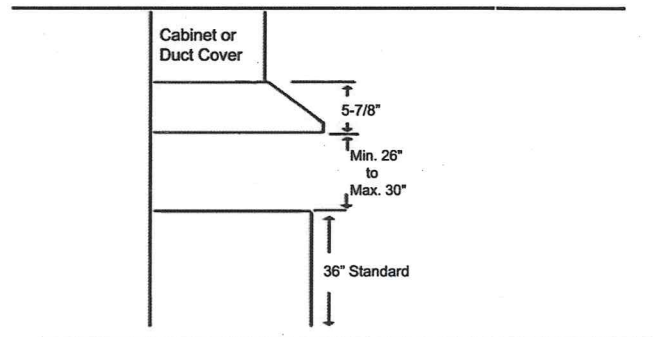

Wall Mount Style

Under Cabinet Style

Information subject to change without notice.
Measurement in inches (mm). Inches are converted from millimeter and are estimated.

* Building code may vary.

KOBE®

KOBE Range Hoods

So Quiet... You Won't Believe It's On!

Under Cabinet Style

Wall Mount Style (CH1120DC-1 is Required)

Premium CH-038 SQBD-1 Series Multi Style

Model / Size	CH3830SQBD-1 (30") CH3836SQBD-1 (36")
Appearance	
Stainless Steel	✓
Seamless	✓
Performance	
CFM / Sone	150 to 400 / 1.0 to 4.5 Sones
QuietMode™	1.0 / 40dB
LED Lights	3-Level Lighting 2 x Lights (3W)
Speed	6-Speed
Control	Electronic Control Button with LED Display
Blower Type	Twin Vertical Turbine Impeller
ECO Mode	Promote a Cleaner Kitchen Air Quality
Exhaust	Ductless
Consumption / Ampere	232W / 2.21A
Filter	Baffle Filter
Optional Accessories	
Duct Cover	CH1120DC-1

Wall Mount Style

Under Cabinet Style

Information subject to change without notice.

Measurement in inches (mm). Inches are converted from millimeter and are estimated.

* Building code may vary.

www.KOBERangeHoods.com