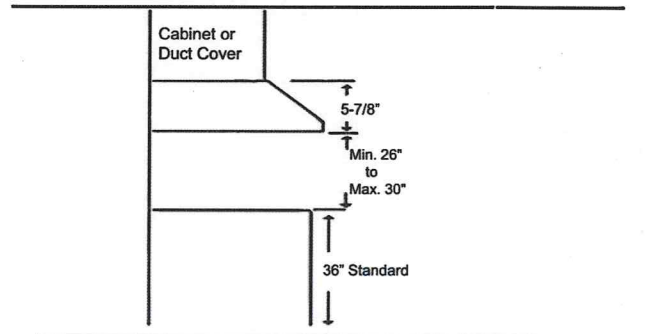

KOBE®

KOBE Range Hoods

So Quiet... You Won't Believe It's On!

Premium CH-038 SQB-1 Series Multi Style

Under Cabinet Style

Wall Mount Style (CH1120DC-1 is Required)

Model / Size	CH3830SQB-1 (30") CH3836SQB-1 (36")
Appearance	
Stainless Steel	✓
Seamless	✓
Performance	
CFM / Sone	300 to 680 / 1.0 to 5.0 Sones
QuietMode™	1.0 / 40dB
LED Lights	2 x Lights (3W)
Speed	3-Speed
Control	Mechanical Push Control
Blower Type	Twin Vertical Turbine Impeller
Exhaust	Top : 6" Round : 3-1/4" x 10 Rectangular Rear: 3-1/4" x 10 Rectangular
Consumption / Ampere	232W / 2.21A
Filter	Baffle Filter
Optional Accessories	
Duct Cover	CH1120DC-1

Wall Mount Style

Under Cabinet Style

Information subject to change without notice.
Measurement in inches (mm). Inches are converted from millimeter and are estimated.

* Building code may vary.

KOBE®

KOBE Range Hoods

Wall Mount Style

Under Cabinet Style

Information subject to change without notice.

Measurement in inches (mm). Inches are converted from millimeter and are estimated.

* Building code may vary.

www.KOBERangeHoods.com