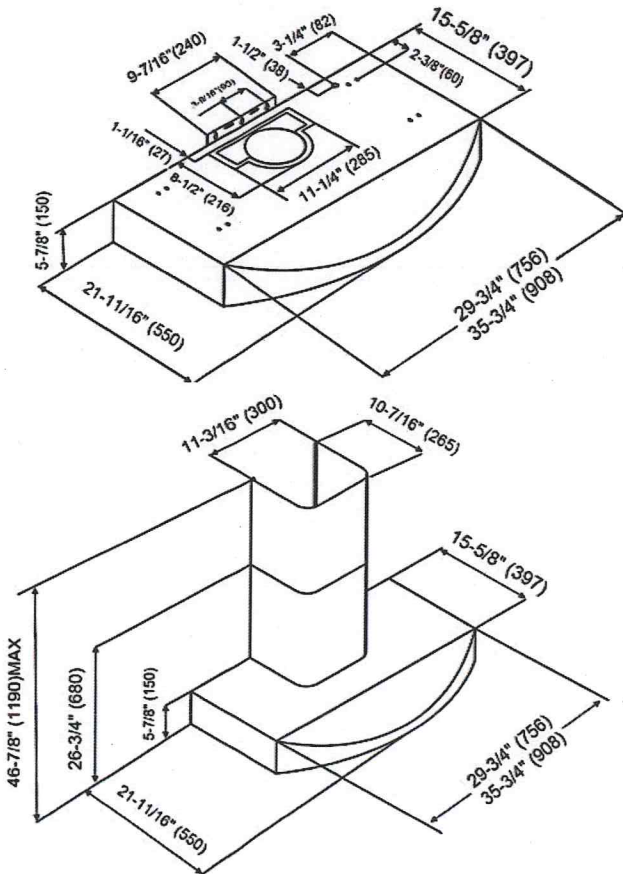

KOBE®

KOBE Range Hoods

So Quiet... You Won't Believe It's On!

Premium CH-038 SQB-1 Series Multi Style

Under Cabinet Style

Wall Mount Style (CH1120DC-1 is Required)

Model / Size	CH3830SQB-1 (30") CH3836SQB-1 (36")
Appearance	
Stainless Steel	✓
Seamless	✓
Performance	
CFM / Sone	300 to 680 / 1.0 to 5.0 Sones
QuietMode™	1.0 / 40dB
LED Lights	2 x Lights (3W)
Speed	3-Speed
Control	Mechanical Push Control
Blower Type	Twin Vertical Turbine Impeller
Exhaust	Top : 6" Round : 3-1/4" x 10 Rectangular Rear: 3-1/4" x 10 Rectangular
Consumption / Ampere	232W / 2.21A
Filter	Baffle Filter
Optional Accessories	
Duct Cover	CH1120DC-1

Wall Mount Style

Under Cabinet Style

Information subject to change without notice.
Measurement in inches (mm). Inches are converted from millimeter and are estimated.

* Building code may vary.

KOBE®

KOBE Range Hoods

Wall Mount Style

Under Cabinet Style

Information subject to change without notice.

Measurement in inches (mm). Inches are converted from millimeter and are estimated.

* Building code may vary.

www.KOBERangeHoods.com