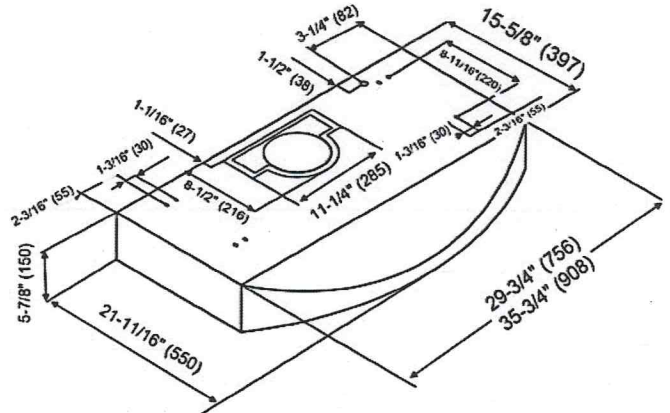

KOBE®

KOBE Range Hoods

So Quiet... You Won't Believe It's On!

Premium CH-038 SQB-1 Series Multi Style

Under Cabinet Style

Wall Mount Style (CH1120DC-1 is Required)

Model / Size	CH3830SQB-1 (30") CH3836SQB-1 (36")
Appearance	
Stainless Steel	✓
Seamless	✓
Performance	
CFM / Sone	300 to 680 / 1.0 to 5.0 Sones
QuietMode™	1.0 / 40dB
LED Lights	2 x Lights (3W)
Speed	3-Speed
Control	Mechanical Push Control
Blower Type	Twin Vertical Turbine Impeller
Exhaust	Top : 6" Round : 3-1/4" x 10 Rectangular Rear: 3-1/4" x 10 Rectangular
Consumption / Ampere	232W / 2.21A
Filter	Baffle Filter
Optional Accessories	
Duct Cover	CH1120DC-1

Wall Mount Style

Under Cabinet Style

Information subject to change without notice.
Measurement in inches (mm). Inches are converted from millimeter and are estimated.

* Building code may vary.

KOBE®

KOBE Range Hoods

So Quiet... You Won't Believe It's On!

Under Cabinet Style

Wall Mount Style (CH1120DC-1 is Required)

Premium CH-038 SQBD-1 Series Multi Style

Model / Size	CH3830SQBD-1 (30") CH3836SQBD-1 (36")
Appearance	
Stainless Steel	✓
Seamless	✓
Performance	
CFM / Sone	150 to 400 / 1.0 to 4.5 Sones
QuietMode™	1.0 / 40dB
LED Lights	3-Level Lighting 2 x Lights (3W)
Speed	6-Speed
Control	Electronic Control Button with LED Display
Blower Type	Twin Vertical Turbine Impeller
ECO Mode	Promote a Cleaner Kitchen Air Quality
Exhaust	Ductless
Consumption / Ampere	232W / 2.21A
Filter	Baffle Filter
Optional Accessories	
Duct Cover	CH1120DC-1

Wall Mount Style

Under Cabinet Style

Information subject to change without notice.

Measurement in inches (mm). Inches are converted from millimeter and are estimated.

* Building code may vary.

www.KOBERangeHoods.com