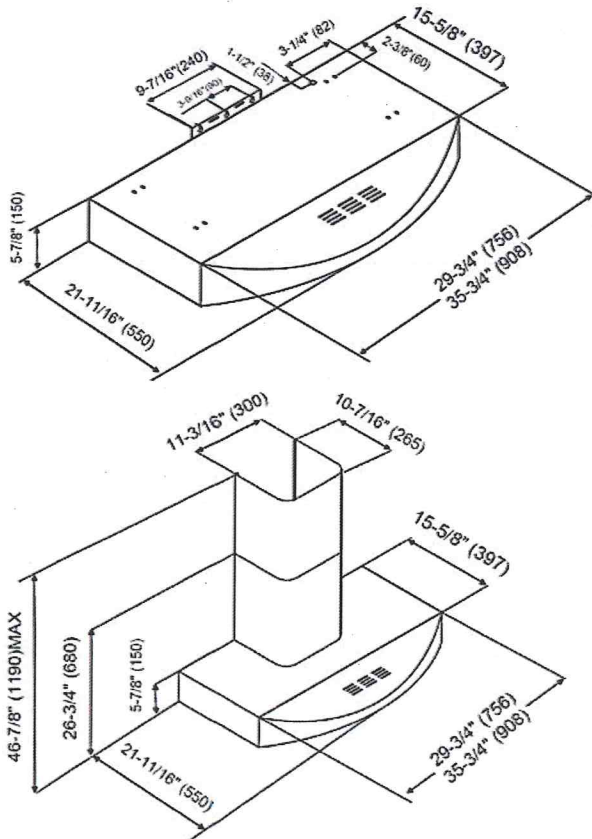

KOBE®

KOBE Range Hoods

So Quiet... You Won't Believe It's On!

Premium CH-038 SQB-1 Series Multi Style

Under Cabinet Style

Wall Mount Style (CH1120DC-1 is Required)

Model / Size	CH3830SQB-1 (30") CH3836SQB-1 (36")
Appearance	
Stainless Steel	✓
Seamless	✓
Performance	
CFM / Sone	300 to 680 / 1.0 to 5.0 Sones
QuietMode™	1.0 / 40dB
LED Lights	2 x Lights (3W)
Speed	3-Speed
Control	Mechanical Push Control
Blower Type	Twin Vertical Turbine Impeller
Exhaust	Top : 6" Round : 3-1/4" x 10 Rectangular Rear: 3-1/4" x 10 Rectangular
Consumption / Ampere	232W / 2.21A
Filter	Baffle Filter
Optional Accessories	
Duct Cover	CH1120DC-1

Wall Mount Style

Under Cabinet Style

Information subject to change without notice.
Measurement in inches (mm). Inches are converted from millimeter and are estimated.

* Building code may vary.

KOBE®

KOBE Range Hoods

So Quiet... You Won't Believe It's On!

Under Cabinet Style

Wall Mount Style (CH1120DC-1 is Required)

Premium CH-038 SQBD-1 Series Multi Style

Model / Size	CH3830SQBD-1 (30") CH3836SQBD-1 (36")
Appearance	
Stainless Steel	✓
Seamless	✓
Performance	
CFM / Sone	150 to 400 / 1.0 to 4.5 Sones
QuietMode™	1.0 / 40dB
LED Lights	3-Level Lighting 2 x Lights (3W)
Speed	6-Speed
Control	Electronic Control Button with LED Display
Blower Type	Twin Vertical Turbine Impeller
ECO Mode	Promote a Cleaner Kitchen Air Quality
Exhaust	Ductless
Consumption / Ampere	232W / 2.21A
Filter	Baffle Filter
Optional Accessories	
Duct Cover	CH1120DC-1

Wall Mount Style

Under Cabinet Style

Information subject to change without notice.

Measurement in inches (mm). Inches are converted from millimeter and are estimated.

* Building code may vary.

www.KOBERangeHoods.com