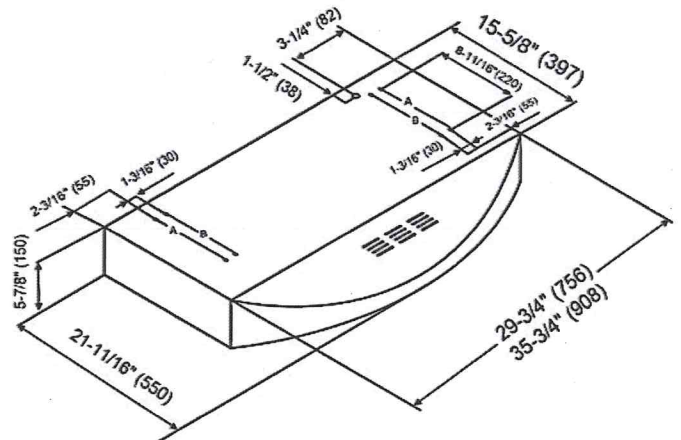

Wall Mount Style

Under Cabinet Style

Information subject to change without notice.
Measurement in inches (mm). Inches are converted from millimeter and are estimated.

* Building code may vary.

KOBE®

KOBE Range Hoods

So Quiet... You Won't Believe It's On!

Under Cabinet Style

Wall Mount Style (CH1120DC-1 is Required)

Premium CH-038 SQBD-1 Series Multi Style

Model / Size	CH3830SQBD-1 (30") CH3836SQBD-1 (36")
Appearance	
Stainless Steel	✓
Seamless	✓
Performance	
CFM / Sone	150 to 400 / 1.0 to 4.5 Sones
QuietMode™	1.0 / 40dB
LED Lights	3-Level Lighting 2 x Lights (3W)
Speed	6-Speed
Control	Electronic Control Button with LED Display
Blower Type	Twin Vertical Turbine Impeller
ECO Mode	Promote a Cleaner Kitchen Air Quality
Exhaust	Ductless
Consumption / Ampere	232W / 2.21A
Filter	Baffle Filter
Optional Accessories	
Duct Cover	CH1120DC-1

Wall Mount Style

Under Cabinet Style

Information subject to change without notice.

Measurement in inches (mm). Inches are converted from millimeter and are estimated.

* Building code may vary.

www.KOBERangeHoods.com