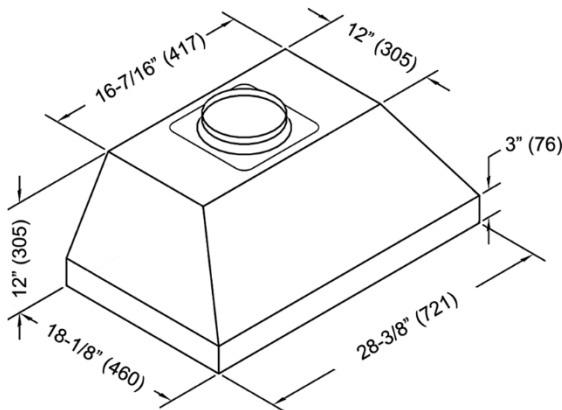

KOBE®

KOBE Range Hoods

So Quiet... You Won't Believe It's On!

Premium IN26 SQB-700-X Series Wall-Mount

Built-In Hood

Remote Control KRC6
(Sold Separately)

- Magnet to attach any magnetic surface
- Remote control range up to 16 feet

Model / Size	IN2630SQB-700-2 / 30" IN2636SQB-700-1 / 36"
Appearance	
Stainless Steel	✓
Seamless	✓
Performance	
CFM / Sone	300 to 700 / 1.0 to 6.0
QuietMode™	1.0 Sone / 40dB
ECO Mode	10 Minutes on QuietMode™ Every Hour to Promote a Cleaner Kitchen Air Quality
LED Light	3-Level Lighting 2 x LED Light (3W) – 30" & 36"
Speed	6
Control	Electronic Buttons with LED Display
Delay Shutoff	3-Minutes Delay Shutoff
Blower Type	Single Horizontal Squirrel Cage
Exhaust	Top 6" Round Top 3-1/4" x 10" Rectangular Rear 6" Round Rear 3-1/4" x 10" Rectangular
Consumption / Ampere	290W / 2.5A
Filter	Baffle Filter
Optional Accessories	
Backsplash Panel	SSP30 (30" x 32") SSP36 (36" x 32")
Remote Control	KRC6

IN2630SQB-700-2

IN2636SQB-700-1

Hood Frame

↑ Min. 27"
to
Max. 30"

Countertop

Information subject to change without notice.
Measurements in inches (mm). Inches are converted.

www.koberangehoods.com

*Building codes may vary.
Ver. 200401