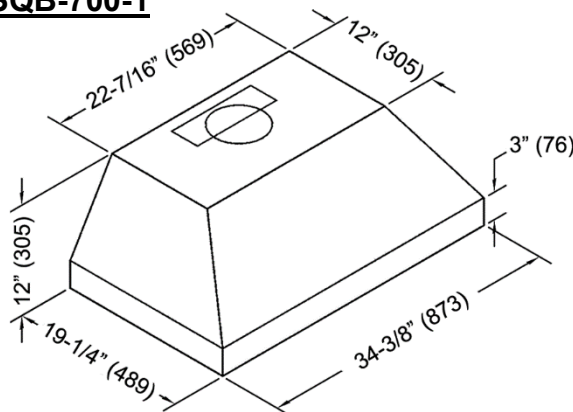

KOBE®

KOBE Range Hoods

So Quiet... You Won't Believe It's On!

Premium IN26 SQB-700-X Series Wall-Mount

Built-In Hood

Remote Control KRC6
(Sold Separately)

- Magnet to attach any magnetic surface
- Remote control range up to 16 feet

Model / Size	IN2630SQB-700-2 / 30" IN2636SQB-700-1 / 36"
Appearance	
Stainless Steel	✓
Seamless	✓
Performance	
CFM / Sone	300 to 700 / 1.0 to 6.0
QuietMode™	1.0 Sone / 40dB
ECO Mode	10 Minutes on QuietMode™ Every Hour to Promote a Cleaner Kitchen Air Quality
LED Light	3-Level Lighting 2 x LED Light (3W) – 30" & 36"
Speed	6
Control	Electronic Buttons with LED Display
Delay Shutoff	3-Minutes Delay Shutoff
Blower Type	Single Horizontal Squirrel Cage
Exhaust	Top 6" Round Top 3-1/4" x 10" Rectangular Rear 6" Round Rear 3-1/4" x 10" Rectangular
Consumption / Ampere	290W / 2.5A
Filter	Baffle Filter
Optional Accessories	
Backsplash Panel	SSP30 (30" x 32") SSP36 (36" x 32")
Remote Control	KRC6

IN2630SQB-700-2

IN2636SQB-700-1

Hood Frame

↑ Min. 27"
to
Max. 30"

Countertop

Information subject to change without notice.
Measurements in inches (mm). Inches are converted.

www.koberangehoods.com

*Building codes may vary.
Ver. 200401