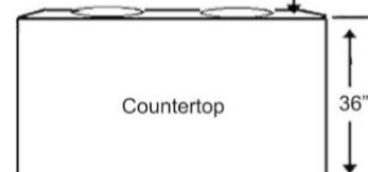

Model / Size	IN2630SQB-700-2 / 30" IN2636SQB-700-1 / 36"
Appearance	
Stainless Steel	✓
Seamless	✓
Performance	
CFM / Sone	300 to 700 / 1.0 to 6.0
QuietMode™	1.0 Sone / 40dB
ECO Mode	10 Minutes on QuietMode™ Every Hour to Promote a Cleaner Kitchen Air Quality
LED Light	3-Level Lighting 2 x LED Light (3W) – 30" & 36"
Speed	6
Control	Electronic Buttons with LED Display
Delay Shutoff	3-Minutes Delay Shutoff
Blower Type	Single Horizontal Squirrel Cage
Exhaust	Top 6" Round Top 3-1/4" x 10" Rectangular Rear 6" Round Rear 3-1/4" x 10" Rectangular
Consumption / Ampere	290W / 2.5A
Filter	Baffle Filter
Optional Accessories	
Backsplash Panel	SSP30 (30" x 32") SSP36 (36" x 32")
Remote Control	KRC6

IN2630SQB-700-2

IN2636SQB-700-1

Hood Frame

↑ Min. 27"
to
Max. 30"

Countertop

Information subject to change without notice.
Measurements in inches (mm). Inches are converted.

www.koberangehoods.com

*Building codes may vary.
Ver. 200401