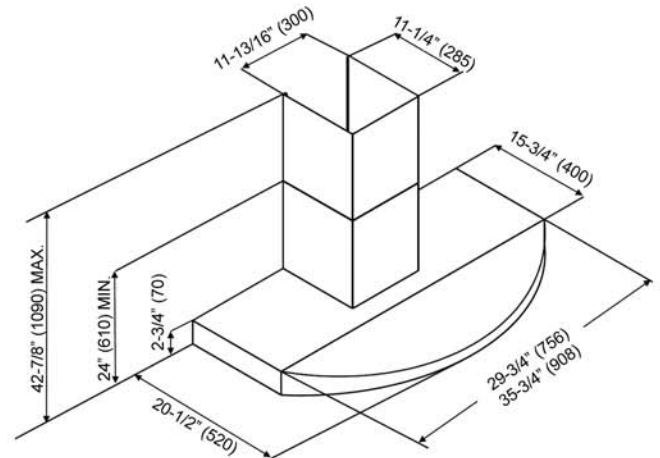

## RA-038 SQB-WM-1 Series Wall Mount

<b>Model / Size</b>	Wall Mount Hood RA3830SQB-WM-1 / 30" RA3836SQB-WM-1 / 36"
<b>Appearance</b>	
<b>Stainless Steel</b>	✓
<b>Seamless</b>	✓
<b>Performance</b>	
<b>CFM / Sone</b>	RA3830SQB-WM-1 / 30" 280 to 680 / 1.0 to 5.0 Sone RA3836SQB-WM-1 / 36" 300 to 750 / 1.0 to 5.6 Sone
<b>Features</b>	
<b>LED Lights</b>	3-Level Lighting 3W x 2
<b>Speed</b>	3-Speed
<b>Control</b>	Mechanical Push Control
<b>Blower Type</b>	Double Horizontal Squirrel Cage
<b>Exhaust</b>	Top - 6" Round
<b>Consumption/ Ampere</b>	232W / 2.21A
<b>Power Supply</b>	120V 60Hz
<b>Filter</b>	Baffle

### Wall Mount

### Wall Mount (Duct Cover is Included)

Information subject to change without notice.

Measurement in inches (mm). Inches are converted from millimeter and are estimated.

\* Building code may vary.

www.KOBERangeHoods.com