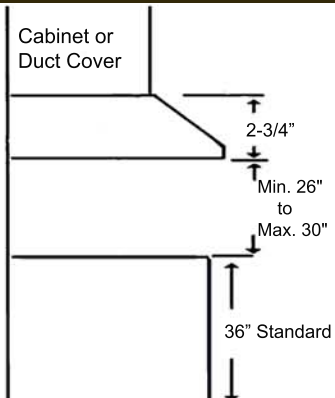

## RA-038 SQB-WM-1 Series Wall Mount

<b>Model / Size</b>	Wall Mount Hood RA3830SQB-WM-1 / 30" RA3836SQB-WM-1 / 36"
<b>Appearance</b>	
<b>Stainless Steel</b>	✓
<b>Seamless</b>	✓
<b>Performance</b>	
<b>CFM / Sone</b>	RA3830SQB-WM-1 / 30" 280 to 680 / 1.0 to 5.0 Sone RA3836SQB-WM-1 / 36" 300 to 750 / 1.0 to 5.6 Sone
<b>Features</b>	
<b>LED Lights</b>	3-Level Lighting 3W x 2
<b>Speed</b>	3-Speed
<b>Control</b>	Mechanical Push Control
<b>Blower Type</b>	Double Horizontal Squirrel Cage
<b>Exhaust</b>	Top - 6" Round
<b>Consumption/ Ampere</b>	232W / 2.21A
<b>Power Supply</b>	120V 60Hz
<b>Filter</b>	Baffle

### Wall Mount (Duct Cover is Included)

Information subject to change without notice.

Measurement in inches (mm). Inches are converted from millimeter and are estimated.

\* Building code may vary.

www.KOBERangeHoods.com