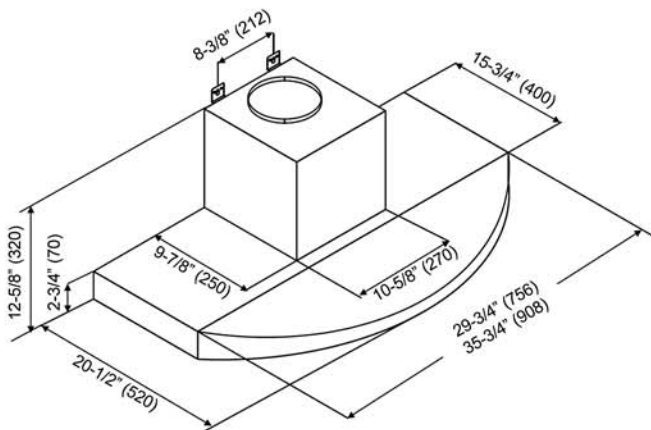

## RA-038 SQB-WM-1 Series Wall Mount

<b>Model / Size</b>	Wall Mount Hood RA3830SQB-WM-1 / 30" RA3836SQB-WM-1 / 36"
<b>Appearance</b>	
<b>Stainless Steel</b>	✓
<b>Seamless</b>	✓
<b>Performance</b>	
<b>CFM / Sone</b>	RA3830SQB-WM-1 / 30" 280 to 680 / 1.0 to 5.0 Sone RA3836SQB-WM-1 / 36" 300 to 750 / 1.0 to 5.6 Sone
<b>Features</b>	
<b>LED Lights</b>	3-Level Lighting 3W x 2
<b>Speed</b>	3-Speed
<b>Control</b>	Mechanical Push Control
<b>Blower Type</b>	Double Horizontal Squirrel Cage
<b>Exhaust</b>	Top - 6" Round
<b>Consumption/ Ampere</b>	232W / 2.21A
<b>Power Supply</b>	120V 60Hz
<b>Filter</b>	Baffle

### Wall Mount (Duct Cover is Included)

Information subject to change without notice.

Measurement in inches (mm). Inches are converted from millimeter and are estimated.

\* Building code may vary.

www.KOBERangeHoods.com