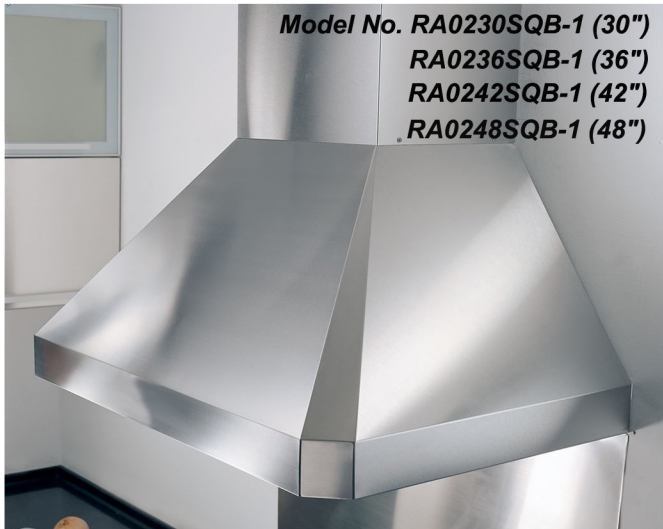

KOBE®

So Quiet...

You Won't Believe It's On!

Model No. RA0230SQB-1 (30")
 RA0236SQB-1 (36")
 RA0242SQB-1 (42")
 RA0248SQB-1 (48")

Wall Mount RA-02 Series (with New Enhancements)

(New Enhancements Available in January 2012)

Appearance	
Stainless Steel	•
Seamless	•
Performance	
CFM	30" & 36" (Single Blower) - 300 to 760 42" & 48" (Dual Blower) - 450 to 1000
Sone / Decibel	30" & 36" (Single Blower) - 1.8 to 5.4 42" & 48" (Dual Blower) - 2.5 to 8.0
QuietMode™	30" & 36" (Single Blower) - 1.8 Sone 42" & 48" (Dual Blower) - 2.5 Sone
Features	
LED Light	12V 3W x 2 (30", 36") 12V 3W x 3 (42", 48")
Power Supply	120V 60Hz
Consumption	350W / 3.0A
No. of Speed / Control	Rotary Control
Fan Type	Double Horizontal Squirrel Cage 30" & 36" - Single Blower 42" & 48" - Dual Blower
Ducting	30" & 36" - Top 6" Round 42" & 48" - Top 8" Round
Filter	Baffle w/ Oil Tunnel (30" & 36" - x 2), (42" & 48" - x 3)
Optional Accessories	
Extension Duct Cover	RA02DC-24
Stainless Steel Back Splash	SSP30 (30" x 32"), SSP36 (36" x 32")