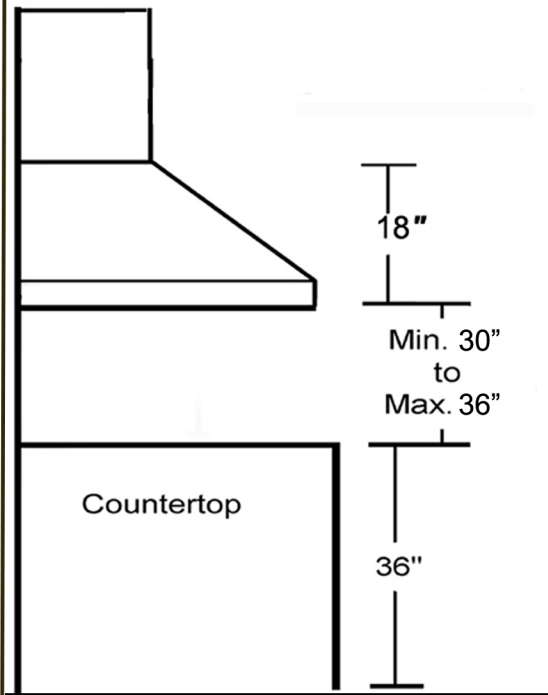

Appearance	
Stainless Steel	•
Seamless	•
Performance	
CFM	30" & 36" (Single Blower) - 300 to 760 42" & 48" (Dual Blower) - 450 to 1000
Sone / Decibel	30" & 36" (Single Blower) - 1.8 to 5.4 42" & 48" (Dual Blower) - 2.5 to 8.0
QuietMode™	30" & 36" (Single Blower) - 1.8 Sone 42" & 48" (Dual Blower) - 2.5 Sone
Features	
LED Light	12V 3W x 2 (30", 36") 12V 3W x 3 (42", 48")
Power Supply	120V 60Hz
Consumption	350W / 3.0A
No. of Speed / Control	Rotary Control
Fan Type	Double Horizontal Squirrel Cage 30" & 36" - Single Blower 42" & 48" - Dual Blower
Ducting	30" & 36" - Top 6" Round 42" & 48" - Top 8" Round
Filter	Baffle w/ Oil Tunnel (30" & 36" - x 2), (42" & 48" - x 3)
Optional Accessories	
Extension Duct Cover	RA02DC-24
Stainless Steel Back Splash	SSP30 (30" x 32"), SSP36 (36" x 32")

Wall Mount

(30", 36", 42", 48")

Optional Accessories

Extension Duct Cover

RA02DC-24

Information subject to change without notice.

* Building code may vary.