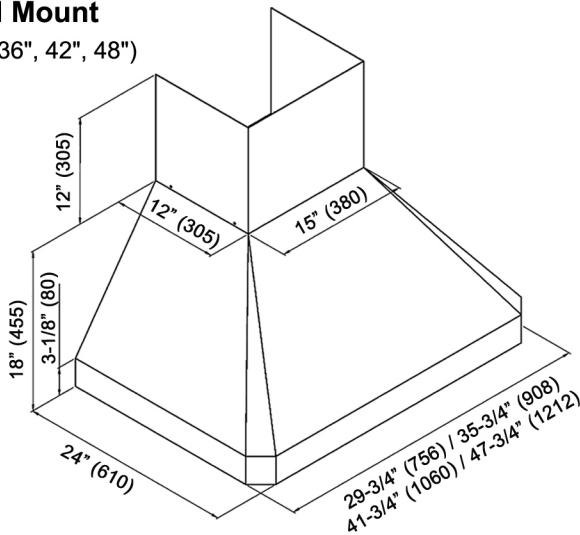

Wall Mount

(30", 36", 42", 48")

Optional Accessories

Extension Duct Cover

RA02DC-24