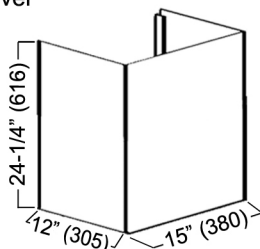

Appearance	
Stainless Steel	•
Seamless	•
Performance	
CFM	30" & 36" (Single Blower) - 300 to 760 42" & 48" (Dual Blower) - 450 to 1000
Sone / Decibel	30" & 36" (Single Blower) - 1.8 to 5.4 42" & 48" (Dual Blower) - 2.5 to 8.0
QuietMode™	30" & 36" (Single Blower) - 1.8 Sone 42" & 48" (Dual Blower) - 2.5 Sone
Features	
LED Light	12V 3W x 2 (30", 36") 12V 3W x 3 (42", 48")
Power Supply	120V 60Hz
Consumption	350W / 3.0A
No. of Speed / Control	Rotary Control
Fan Type	Double Horizontal Squirrel Cage 30" & 36" - Single Blower 42" & 48" - Dual Blower
Ducting	30" & 36" - Top 6" Round 42" & 48" - Top 8" Round
Filter	Baffle w/ Oil Tunnel (30" & 36" - x 2), (42" & 48" - x 3)
Optional Accessories	
Extension Duct Cover	RA02DC-24
Stainless Steel Back Splash	SSP30 (30" x 32"), SSP36 (36" x 32")

Wall Mount

(30", 36", 42", 48")

Optional Accessories

Extension Duct Cover

RA02DC-24

Information subject to change without notice.

* Building code may vary.