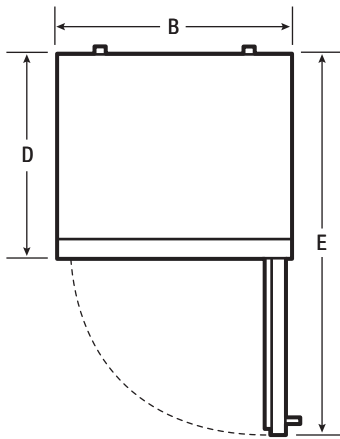

24 CU. FT. GLASS DOOR MERCHANDISER

KCGM24R

REFRIGERATOR

Top View