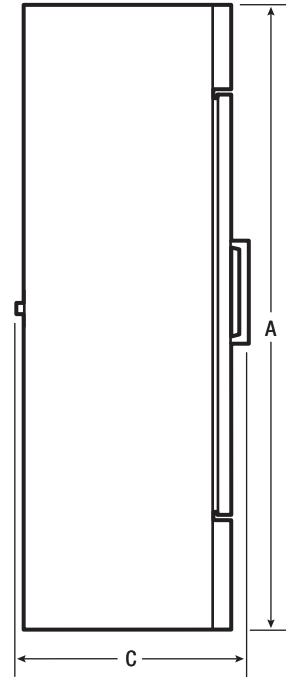

Side View

Plug Type (NEMA)
5-15P

EXTERIOR DIMENSIONS

Height A (Including Leveling Legs)	79"
Width B	28"
Overall Depth (Including Door & Handle) C	33-5/16"
Cabinet Depth D	31-5/16"
Depth (with Door 90° Open) E	58-1/2"

CERTIFICATIONS AND APPROVALS

Safety Certification	ETL
Sanitation Certification	ETL

ACCESSORIES

Shelf	5304487114
Shelf Clip	297121900

USA • 10200 David Taylor Drive • Charlotte, NC 28262 • 1-866-738-1640 • kelvinator.com
CANADA • 5855 Terry Fox Way • Mississauga, ON L5V 3E4

KCGM24R 11/13

© 2013 Electrolux Home Products, Inc.