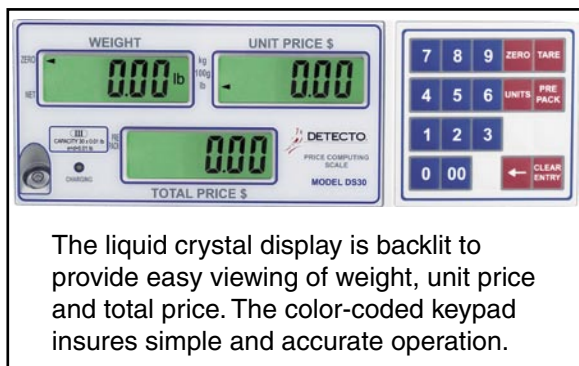

Simple and Economical, Yet Tough and Portable

The built-in rechargeable battery supply not only monitors the battery life, but also recharges the battery while the scale is in operation ensuring no unexpected "down time". Pressing the PrePack key, after the unit price has been entered, retains that price for repetitive price-computing making the operator's job even more simple.

Adjustable, nonskid feet and internal bubble level ensure steady weighing. The smooth lines of the molded poly enclosure, lift-off stainless steel commodity tray and sealed membrane keypad make cleaning an easy chore. These scales include a standard 3 prong AC cord - no large AC adapter to take up valuable wall space. For added protection, the DS series includes a dust/debris cover and a water well under the platter to further prevent against moisture and accidental spills.

These scales meet all requirements of Handbook 44, issued by the National Institute of Standards and Technology and has been issued the Certificate of Conformance number 04-085.

Cardinal Scale reserves the right to improve, enhance, or modify features and specifications without prior notice.

DETECTO
A Division of Cardinal Scale Manufacturing Co.
203 E. Daugherty, Webb City, MO 64870 USA
Ph: 417-673-4631 or 1-800-641-2008 Fax: 417-673-5001
www.DetectoScale.com

SPECIFICATIONS

Capacity:	DS-6: 6 lb x .002 lb (3 kg x .001 kg)
	DS-12: 12 lb x .005 lb (6 kg x .002 kg)
	DS-30: 30 lb x .01 lb (15 kg x .005 kg)
	DS-60: 60 lb x .02 lb (30 kg x .01 kg)
Display:	.75" high LCD with backlight
Weight:	5 digits
Unit Weight:	5 digits
Total Price:	6 digits
Dimensions:	11.75" W x 12.63" D x 4.25" H 298mm W x 321mm D x 108mm H
Platform Size:	11.38" W x 8.25" D 289mm x 210mm
Zero:	Established on power up and maintained by auto-zero circuitry
Power:	Rechargeable battery pack or 115 VAC 50/60Hz or 230 VAC 50/60Hz
Operating Temperature:	32 - 104°F (0° - 40°C)
Ship Weight:	13 lb (6 kg)

Sold By: