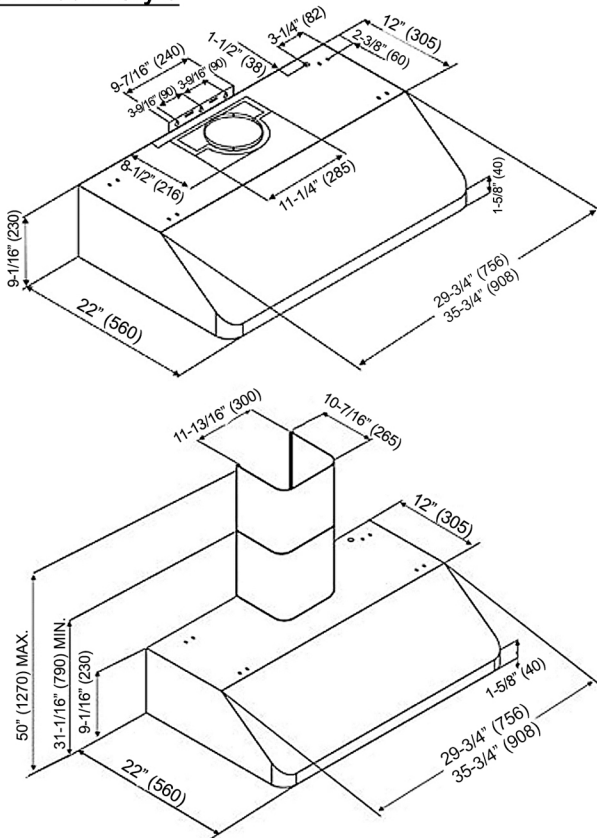

# Brillia® CHX91 SQB-1 SERIES Multi-Style

Under Cabinet Style

Wall Mount Style (Duct Cover is Included)

<b>Model / Size</b>	For Under Cabinet CHX9130SQB-1 / 30" CHX9136SQB-1 / 36"	For Wall Mount CHX9130SQB-WM-1 / 30" CHX9136SQB-WM-1 / 36"
<b>Appearance</b>		
<b>Stainless Steel</b>	✓	
<b>Seamless</b>	✓	
<b>Performance</b>		
<b>CFM / Sone</b>	300 to 680 / 1.0 to 5.0	
<b>QuietMode™</b>	1.0 Sone / 40 dB	
<b>LED Lights</b>	2 x Lights (3W) - 30" , 36"	
<b>Speed</b>	3 Speed	
<b>Control</b>	Mechanical Push Button	
<b>Blower Type</b>	Twin Vertical Turbine Impeller	
<b>Exhaust</b>	Top - 6" Round Top - 3-1/4" x 10" Rectangular Rear - 3-1/4" x 10" Rectangular	
<b>Consumption / Ampere</b>	180W / 1.5A	
<b>Filter</b>	Baffle Filter	
<b>Optional Accessories</b>		
<b>Backsplash Panel</b>	SSP30 (30" x 32") SSP36 (36" x 32")	

## Wall Mount Style

## Under Cabinet Style

Information subject to change without notice.  
Measurement in inches (mm). Inches are converted

\* Building code may vary.  
www.koberangehoods.com VER. 170601