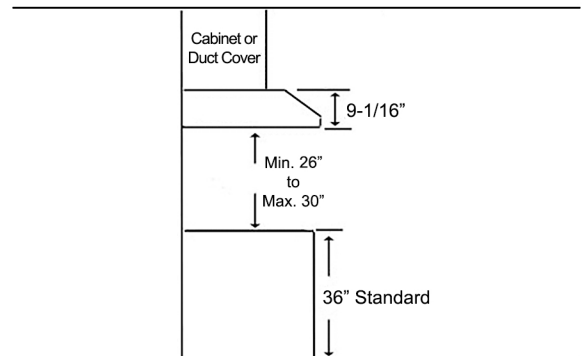

Under Cabinet Style

Information subject to change without notice.
Measurement in inches (mm). Inches are converted

* Building code may vary.
www.koberangehoods.com VER. 170601