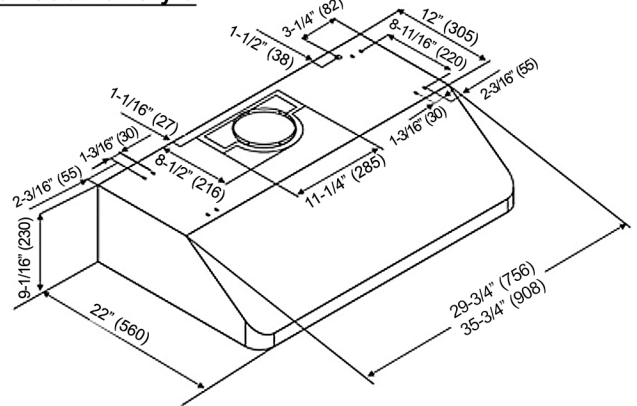

# Brillia® CHX91 SQB-1 SERIES Multi-Style

Under Cabinet Style

Wall Mount Style (Duct Cover is Included)

<b>Model / Size</b>	For Under Cabinet CHX9130SQB-1 / 30" CHX9136SQB-1 / 36"	For Wall Mount CHX9130SQB-WM-1 / 30" CHX9136SQB-WM-1 / 36"
<b>Appearance</b>		
<b>Stainless Steel</b>	✓	
<b>Seamless</b>	✓	
<b>Performance</b>		
<b>CFM / Sone</b>	300 to 680 / 1.0 to 5.0	
<b>QuietMode™</b>	1.0 Sone / 40 dB	
<b>LED Lights</b>	2 x Lights (3W) - 30" , 36"	
<b>Speed</b>	3 Speed	
<b>Control</b>	Mechanical Push Button	
<b>Blower Type</b>	Twin Vertical Turbine Impeller	
<b>Exhaust</b>	Top - 6" Round Top - 3-1/4" x 10" Rectangular Rear - 3-1/4" x 10" Rectangular	
<b>Consumption / Ampere</b>	180W / 1.5A	
<b>Filter</b>	Baffle Filter	
<b>Optional Accessories</b>		
<b>Backsplash Panel</b>	SSP30 (30" x 32") SSP36 (36" x 32")	

## Under Cabinet Style

Information subject to change without notice.  
Measurement in inches (mm). Inches are converted

\* Building code may vary.  
www.koberangehoods.com VER. 170601