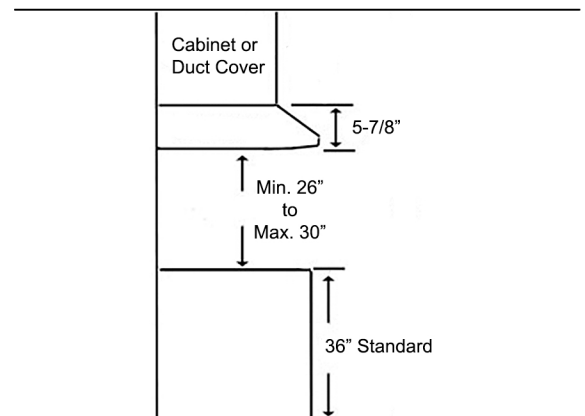

KOBE®

KOBE Range Hoods

So Quiet... You Won't Believe It's On!

Premium® CH22 SQB-1 SERIES Multi-Style

Under Cabinet Style

Wall Mount Style (Duct Cover CH1120DC-1 is Included)

Model / Size	For Under Cabinet CH2230SQB-1 / 30" CH2236SQB-1 / 36"	For Wall Mount CH2230SQB-WM-1 / 30" CH2236SQB-WM-1 / 36"
Appearance		
Stainless Steel		✓
Seamless		✓
Performance		
CFM / Sone	280 to 720 / 1.0 to 4.5	
QuietMode™	1.0 Sone / 40 dB	
ECO Mode 🌿	10 Minutes on QuietMode™ Every Hour to Promote a Cleaner Kitchen Air Quality	
LED Lights 🌿	3 Level Lighting 2 x Lights (3W) - 30" , 36"	
Speed	6 Speed	
Control	Electronic Buttons with LED Display	
Blower Type	Twin Vertical Turbine Impeller	
Exhaust	Top - 6" Round Top - 3-1/4" x 10" Rectangular Rear - 3/4" x 10" Rectangular	
Consumption / Ampere	232W / 2.21A - 30" , 36"	
Filter	Baffle Filter	
Optional Accessories		
Backsplash Panel	SSP30 (30" x 32") SSP36 (36" x 32")	

Wall Mount Style

Under Cabinet Style

Information subject to change without notice.
Measurement in inches (mm). Inches are converted

* Building code may vary.
www.koberangehoods.com VER. 170601