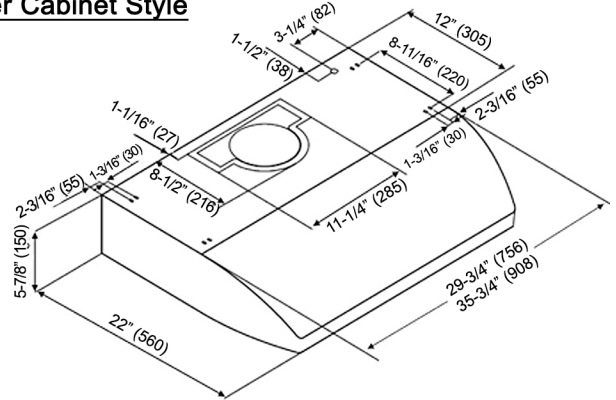

KOBE®

KOBE Range Hoods

So Quiet... You Won't Believe It's On!

Premium® CH22 SQB-1 SERIES Multi-Style

Under Cabinet Style

Wall Mount Style (Duct Cover CH1120DC-1 is Included)

Model / Size	For Under Cabinet CH2230SQB-1 / 30" CH2236SQB-1 / 36"	For Wall Mount CH2230SQB-WM-1 / 30" CH2236SQB-WM-1 / 36"
Appearance		
Stainless Steel		✓
Seamless		✓
Performance		
CFM / Sone	280 to 720 / 1.0 to 4.5	
QuietMode™	1.0 Sone / 40 dB	
ECO Mode 🌿	10 Minutes on QuietMode™ Every Hour to Promote a Cleaner Kitchen Air Quality	
LED Lights 🌿	3 Level Lighting 2 x Lights (3W) - 30" , 36"	
Speed	6 Speed	
Control	Electronic Buttons with LED Display	
Blower Type	Twin Vertical Turbine Impeller	
Exhaust	Top - 6" Round Top - 3-1/4" x 10" Rectangular Rear - 3/4" x 10" Rectangular	
Consumption / Ampere	232W / 2.21A - 30" , 36"	
Filter	Baffle Filter	
Optional Accessories		
Backsplash Panel	SSP30 (30" x 32") SSP36 (36" x 32")	

Wall Mount Style

Under Cabinet Style

Information subject to change without notice.
Measurement in inches (mm). Inches are converted

* Building code may vary.
www.koberangehoods.com VER. 170601