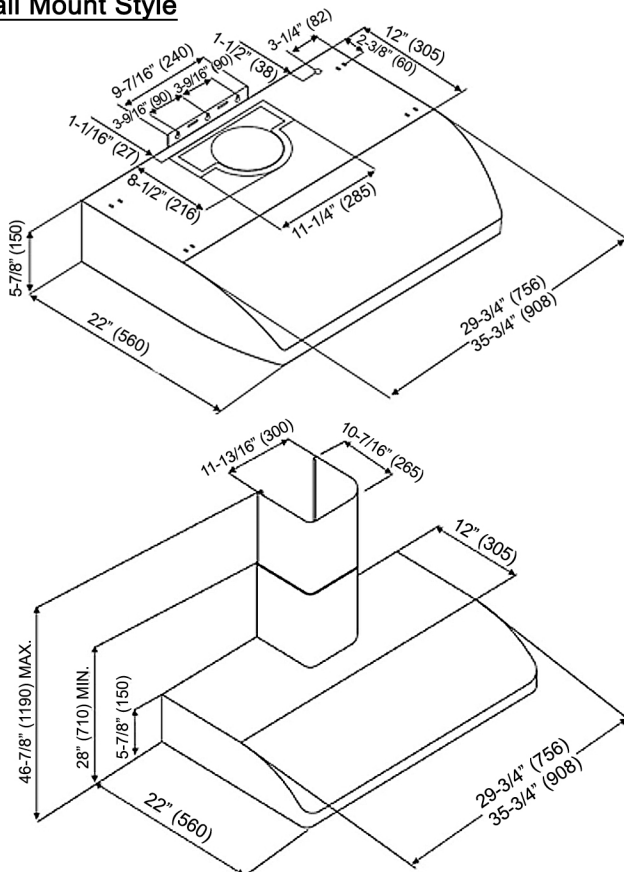

KOBE®

KOBE Range Hoods

So Quiet... You Won't Believe It's On!

Premium® CH22 SQB-1 SERIES Multi-Style

Under Cabinet Style

Wall Mount Style (Duct Cover CH1120DC-1 is Included)

Model / Size	For Under Cabinet CH2230SQB-1 / 30" CH2236SQB-1 / 36"	For Wall Mount CH2230SQB-WM-1 / 30" CH2236SQB-WM-1 / 36"
Appearance		
Stainless Steel		✓
Seamless		✓
Performance		
CFM / Sone	280 to 720 / 1.0 to 4.5	
QuietMode™	1.0 Sone / 40 dB	
ECO Mode 🌿	10 Minutes on QuietMode™ Every Hour to Promote a Cleaner Kitchen Air Quality	
LED Lights 🌿	3 Level Lighting 2 x Lights (3W) - 30" , 36"	
Speed	6 Speed	
Control	Electronic Buttons with LED Display	
Blower Type	Twin Vertical Turbine Impeller	
Exhaust	Top - 6" Round Top - 3-1/4" x 10" Rectangular Rear - 3/4" x 10" Rectangular	
Consumption / Ampere	232W / 2.21A - 30" , 36"	
Filter	Baffle Filter	
Optional Accessories		
Backsplash Panel	SSP30 (30" x 32") SSP36 (36" x 32")	

Wall Mount Style

Under Cabinet Style

Information subject to change without notice.
Measurement in inches (mm). Inches are converted

* Building code may vary.
www.koberangehoods.com VER. 170601