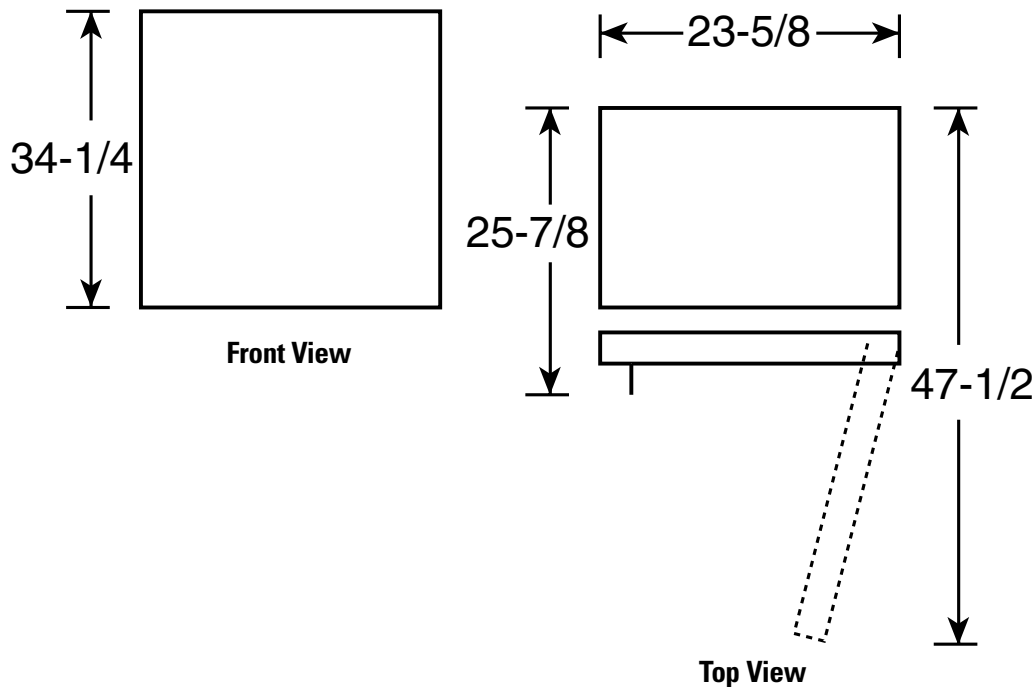

## GMR06AAP – GE Spacemaker™ 6.0 Cu. Ft. Compact Refrigerator

Dimensions (in inches)

Air Clearances	
Each side (in.)	0 <sup>†</sup>
Top (in.)	0
Back (in.)	0

<sup>†</sup>If installed against a wall allow 1-1/4" on hinge side to allow proper door opening.

### Accessories (available at additional cost):

TPK6 (for black unit only) – Optional custom trim kit for wood panels only

- Thickness – 3/32" or less
- Width – 22-3/4"
- Length – 29-1/2"

Weight Limitation for custom panels is 5-lbs. max.