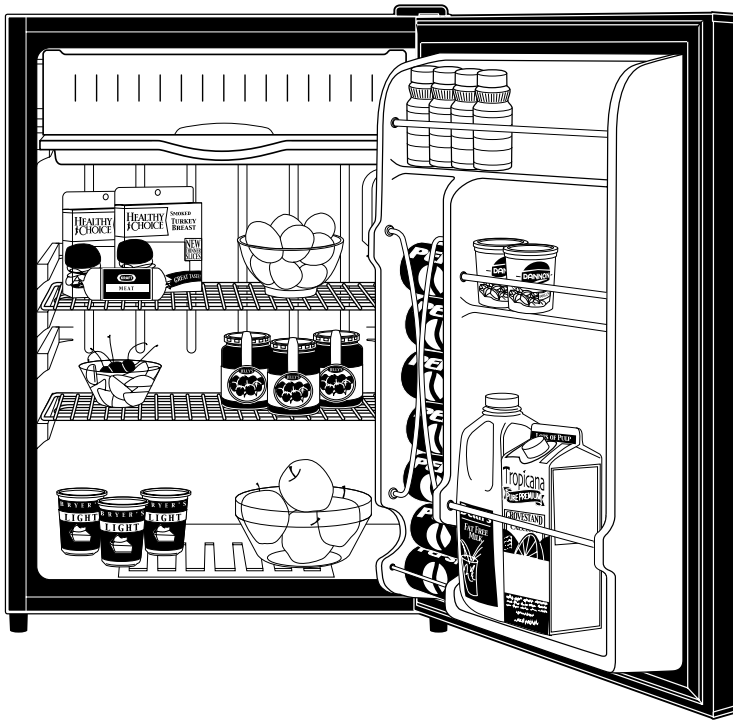

**Note:** Freezer compartment is for short-term storage of frozen food. The frozen food compartment of this refrigerator will make ice, and pre-frozen foods can be stored for about **two weeks**. It will not effectively freeze fresh foods or provide long-term storage for meats, poultry, or fish.

### Accessories (available at additional cost):

TPK6 (for black unit only) – Optional custom trim kit for wood panels only

- Thickness – 3/32" or less
- Width – 22-3/4"
- Length – 29-1/2"

Weight Limitation for custom panels is 5-lbs. max.

### **Features and Benefits**

- Two Wire Cabinet Shelves (1 Adjustable) – Creates convenient food storage with two durable, easy-to-clean shelves
- Two Mini Ice 'N Easy Trays – Release ice cubes with a quick twist
- Two Fresh Food Door Shelves – Puts food within easy reach
- Can Rack – Holds 12-ounce beverage cans
- Built-In or Freestanding Capability – Offers installation flexibility
- Color-Matched Visor Handles
- Model GMR06AAPWW – White on white
- Model GMR06AAPBB – Black on black