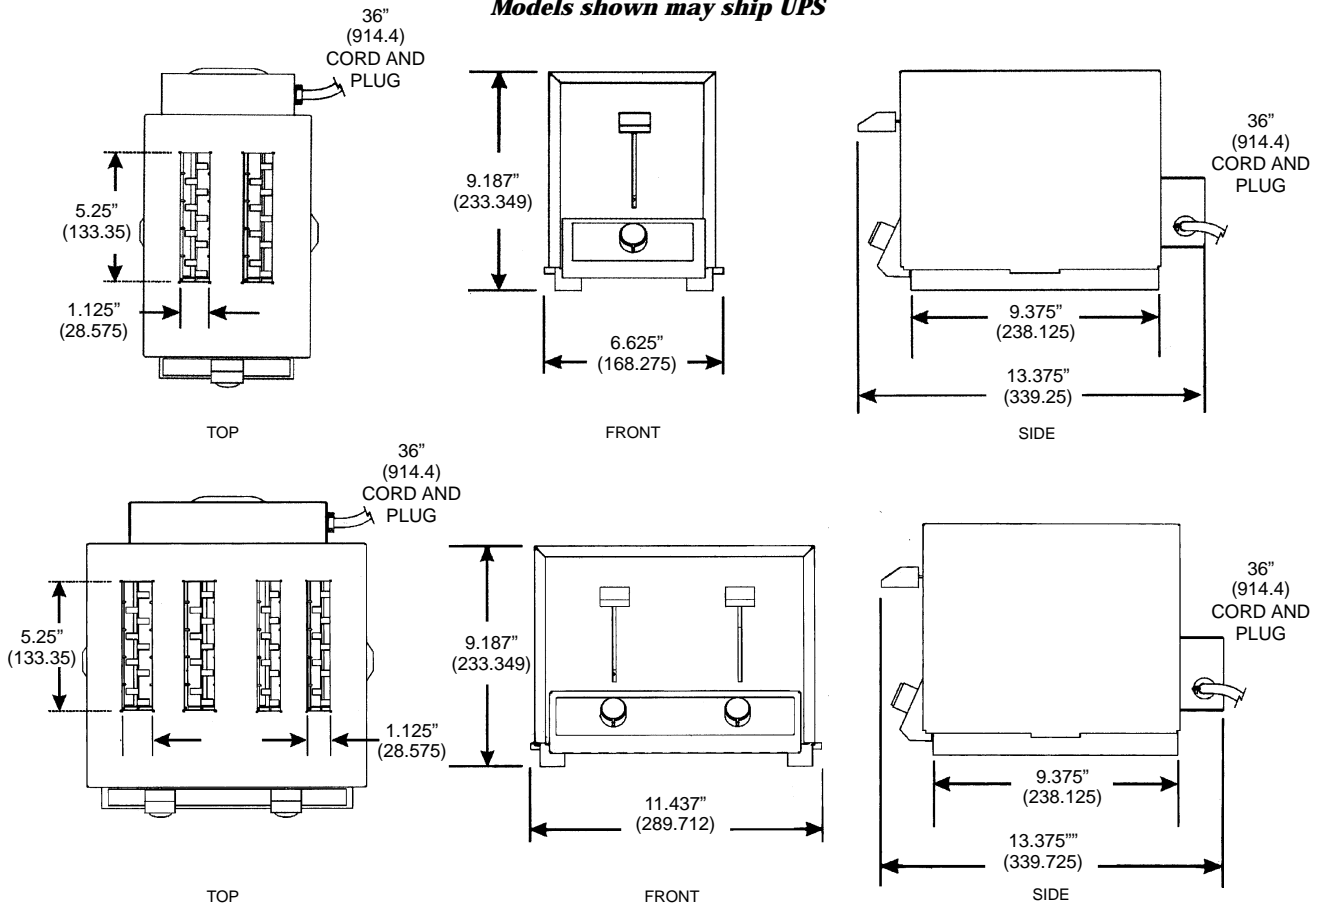

### NEMA PLUGS

NEMA 5-20P

NEMA 5-30P

NEMA 6-20P

NEMA 5-15P

NEMA 6-15P

# Solid-State Pop-Up Toasters • Bread & Texas Toast Toasters

Models shown may ship UPS

	TWO SLOT		FOUR SLOT			
Model Number	TP209	TP224	TP409	TP4C09	TP424	TP430
Slots	2	2	4	4	4	4
Slices per Hour	150	150	250	250	250/300	250/300
Supply (1 phase)	120 V	208/240 V	120 V	120 V	208/240 V	208 V
Current Draw	9.0 A	4.8/5.4 A	18.3 A	18.3 A	9.6/10.8 A	12.5 A
Rated Heat Input	1.1 KW	1.0/1.3 KW	2.2 KW	2.2 KW	2.0/2.6 KW	2.6 KW
Factory Installed Cord & Plug	NEMA 5-15P	NEMA 6-15P	NEMA 5-20P	NEMA 5-30P	NEMA 6-15P	(Canada) NEMA 6-20P
Slot Width	1-1/8"	1-1/8"	1-1/8"	1-1/8"	1-1/8"	1-1/8"
Slot Depth	5-1/4"	5-1/4"	5-1/4"	5-1/4"	5-1/4"	5-1/4"
Width	6-5/8"	6-5/8"	11-7/16"	11-7/16"	11-7/16"	11-7/16"
Depth	13-3/8"	13-3/8"	13-3/8"	13-3/8"	13-3/8"	13-3/8"
Height	9-3/16"	9-3/16"	9-3/16"	9-3/16"	9-3/16"	9-3/16"
Ship Weight	12.3 lbs.	12.3 lbs.	21 lbs.	21 lbs.	21 lbs.	21 lbs.