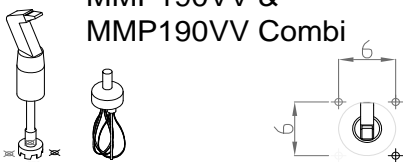

- MMP 160VV: 5 lbs
- MMP 190VV: 5 lbs
- MMP 240VV: 5 lbs

STANDARDS: ETL electrical & sanitation, cETL (Canada)

MMP160VV

MMP190VV & MMP190VV Combi

MMP240VV & MMP240VV Combi

Ref #121106

Robot Coupe U.S.A., Inc.
 P.O. Box 16625
 Jackson, MS 39236-6625
 1-800-824-1646
 (601) 898-8411
 FAX: (601) 898-9134
 www.robotcoupeusa.com
 e-mail: info@robotcoupeusa.com