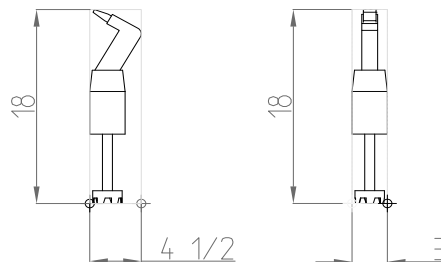

- MMP 160VV: 5 lbs
- MMP 190VV: 5 lbs
- MMP 240VV: 5 lbs

STANDARDS: ETL electrical & sanitation, cETL (Canada)

MMP160VV

MMP190VV & MMP190VV Combi

MMP240VV & MMP240VV Combi

Ref #121106

Robot Coupe U.S.A., Inc.
 P.O. Box 16625
 Jackson, MS 39236-6625
 1-800-824-1646
 (601) 898-8411
 FAX: (601) 898-9134
 www.robotcoupeusa.com
 e-mail: info@robotcoupeusa.com