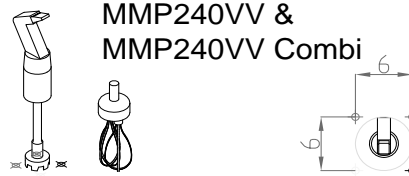

- MMP 160VV: 5 lbs
- MMP 190VV: 5 lbs
- MMP 240VV: 5 lbs

STANDARDS: ETL electrical & sanitation, cETL (Canada)

MMP160VV

MMP190VV & MMP190VV Combi

MMP240VV & MMP240VV Combi

Ref #121106

Robot Coupe U.S.A., Inc.
 P.O. Box 16625
 Jackson, MS 39236-6625
 1-800-824-1646
 (601) 898-8411
 FAX: (601) 898-9134
 www.robotcoupeusa.com
 e-mail: info@robotcoupeusa.com