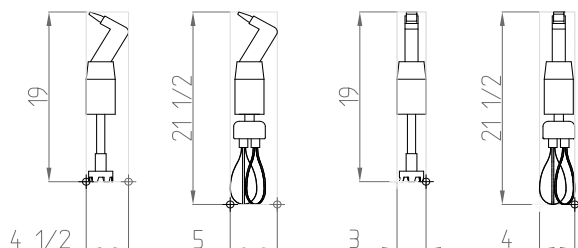

- MMP 160VV: 5 lbs
- MMP 190VV: 5 lbs
- MMP 240VV: 5 lbs

STANDARDS: ETL electrical & sanitation, cETL (Canada)

MMP160VV

MMP190VV & MMP190VV Combi

MMP240VV & MMP240VV Combi

Ref #121106

Robot Coupe U.S.A., Inc.
 P.O. Box 16625
 Jackson, MS 39236-6625
 1-800-824-1646
 (601) 898-8411
 FAX: (601) 898-9134
 www.robotcoupeusa.com
 e-mail: info@robotcoupeusa.com