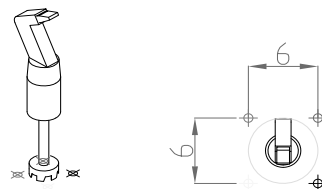

MMP190VV & MMP190VV Combi