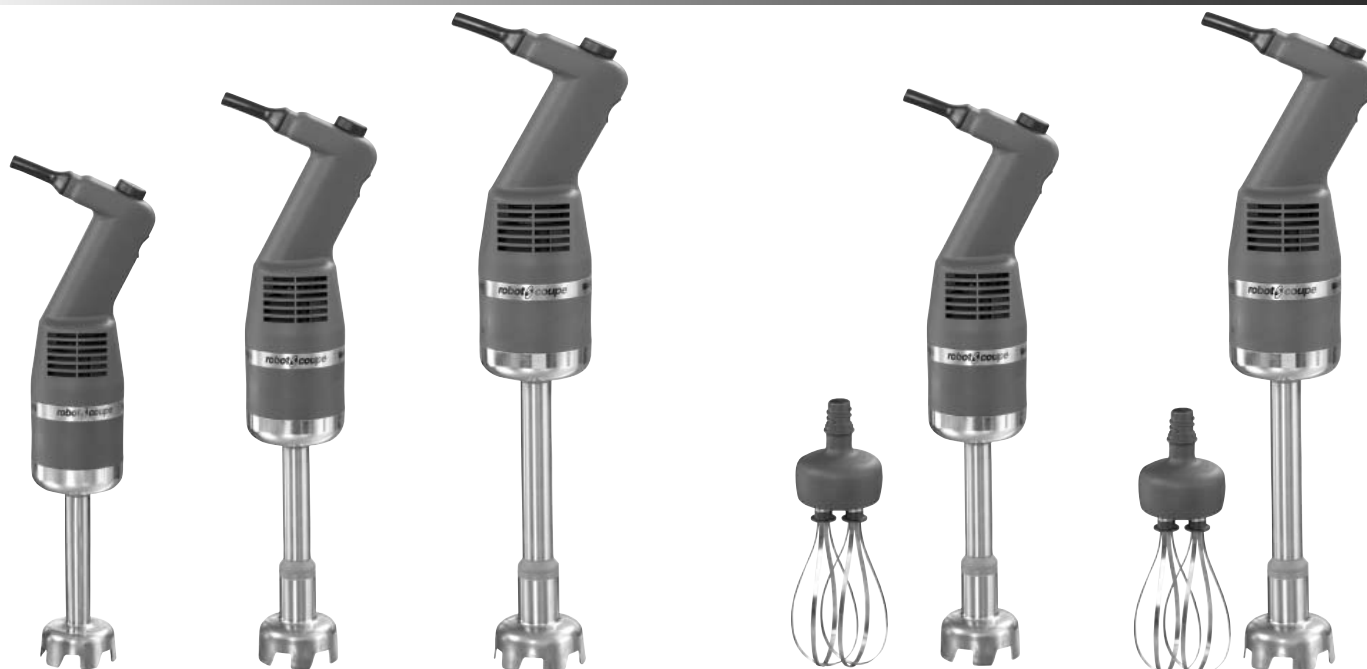

robot coupe

"The Inventor & World Leader in Food Processors"

Mini Power Mixers

MMP160VV

MMP190VV

MMP240VV

MMP190VV
CombiMMP 240VV
Combi

- Power: Single phase.
MMP 160VV: 220 Watts
MMP 190VV: 250 Watts
MMP 240VV: 270 Watts
- Variable speed: from 2000 to 12500 rpm
- Automatic speed self regulation system
- All stainless steel removable shaft on all three models and removable bell on MMP 190VV and MMP 240VV for maximum sanitation.
- Reinforced coupling design for longer lifespan.
- Shaft length:
MMP 160 VV - 7"
MMP 190 VV - 8"
MMP 240 VV - 12"
Whisk length for Combi models: 7"
- 2 discs come standard with all models: one for cutting and one stirring.
- 1 Year "No Hassle" Replacement Warranty.
- ETL Electrical and Sanitation listed/CETL (Canada).

"The Inventor & World Leader in Food Processors"

Mini Power Mixers

Specifications

STANDARD MODEL: Variable Speed Power Mixer with stainless steel mixer attachment with removable stainless steel knife, mixer blade, splash guard, wall mount and blade disassembly tool. Combi models include 7" whisk.