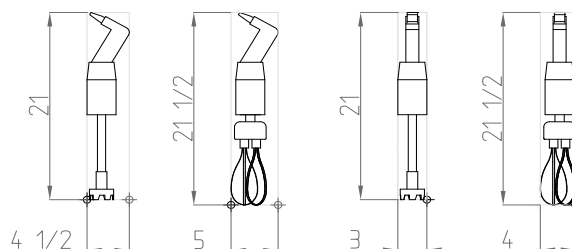

- MMP 160VV: 5 lbs
- MMP 190VV: 5 lbs
- MMP 240VV: 5 lbs

STANDARDS: ETL electrical & sanitation, cETL (Canada)

MMP160VV

MMP190VV & MMP190VV Combi

MMP240VV & MMP240VV Combi

Ref #121106

Robot Coupe U.S.A., Inc.
 P.O. Box 16625
 Jackson, MS 39236-6625
 1-800-824-1646
 (601) 898-8411
 FAX: (601) 898-9134
 www.robotcoupeusa.com
 e-mail: info@robotcoupeusa.com