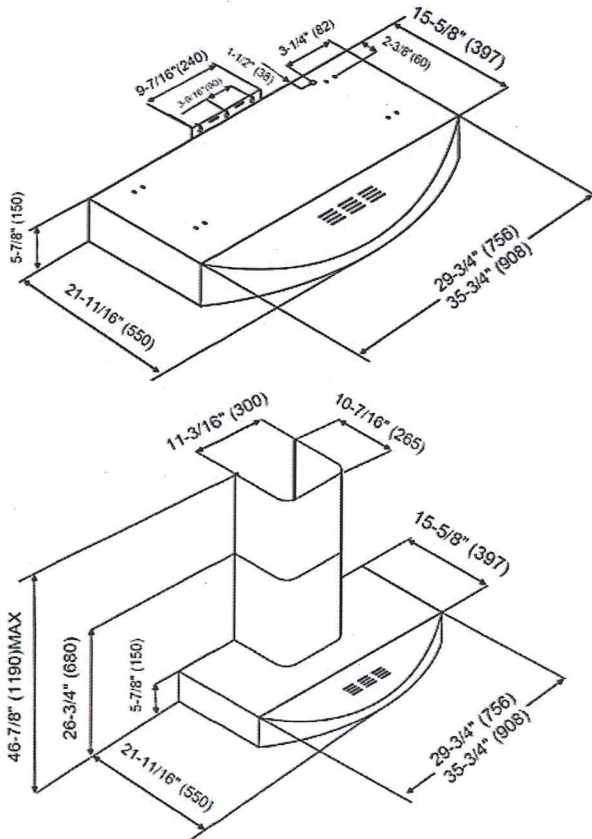

KOBE®

KOBE Range Hoods

So Quiet... You Won't Believe It's On!

Under Cabinet Style

Wall Mount Style (CH1120DC-1 is Required)

Premium CH-038 SQBD-1 Series Multi Style

Model / Size	CH3830SQBD-1 (30") CH3836SQBD-1 (36")
Appearance	
Stainless Steel	✓
Seamless	✓
Performance	
CFM / Sone	150 to 400 / 1.0 to 4.5 Sones
QuietMode™	1.0 / 40dB
LED Lights	3-Level Lighting 2 x Lights (3W)
Speed	6-Speed
Control	Electronic Control Button with LED Display
Blower Type	Twin Vertical Turbine Impeller
ECO Mode	Promote a Cleaner Kitchen Air Quality
Exhaust	Ductless
Consumption / Ampere	232W / 2.21A
Filter	Baffle Filter
Optional Accessories	
Duct Cover	CH1120DC-1

Wall Mount Style

Under Cabinet Style

Information subject to change without notice.

Measurement in inches (mm). Inches are converted from millimeter and are estimated.

* Building code may vary.

www.KOBERangeHoods.com