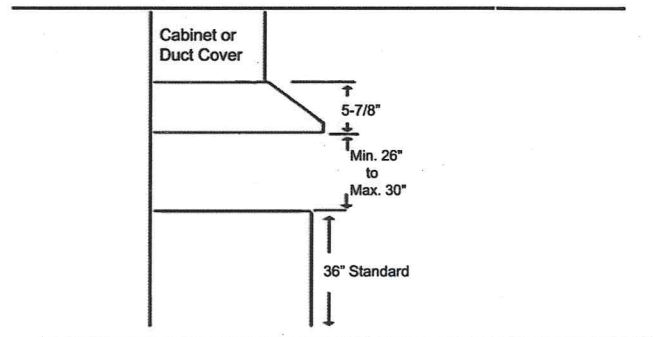

KOBE®

KOBE Range Hoods

So Quiet... You Won't Believe It's On!

Under Cabinet Style

Wall Mount Style (CH1120DC-1 is Required)

Premium CH-038 SQBD-1 Series Multi Style

Model / Size	CH3830SQBD-1 (30") CH3836SQBD-1 (36")
Appearance	
Stainless Steel	✓
Seamless	✓
Performance	
CFM / Sone	150 to 400 / 1.0 to 4.5 Sones
QuietMode™	1.0 / 40dB
LED Lights	3-Level Lighting 2 x Lights (3W)
Speed	6-Speed
Control	Electronic Control Button with LED Display
Blower Type	Twin Vertical Turbine Impeller
ECO Mode	Promote a Cleaner Kitchen Air Quality
Exhaust	Ductless
Consumption / Ampere	232W / 2.21A
Filter	Baffle Filter
Optional Accessories	
Duct Cover	CH1120DC-1

Wall Mount Style

Under Cabinet Style

Information subject to change without notice.

Measurement in inches (mm). Inches are converted from millimeter and are estimated.

* Building code may vary.

www.KOBERangeHoods.com