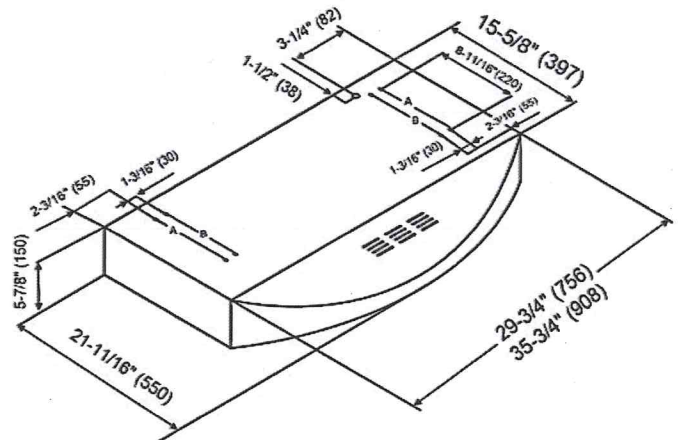

KOBE®

KOBE Range Hoods

So Quiet... You Won't Believe It's On!

Under Cabinet Style

Wall Mount Style (CH1120DC-1 is Required)

Premium CH-038 SQBD-1 Series Multi Style

Model / Size	CH3830SQBD-1 (30") CH3836SQBD-1 (36")
Appearance	
Stainless Steel	✓
Seamless	✓
Performance	
CFM / Sone	150 to 400 / 1.0 to 4.5 Sones
QuietMode™	1.0 / 40dB
LED Lights	3-Level Lighting 2 x Lights (3W)
Speed	6-Speed
Control	Electronic Control Button with LED Display
Blower Type	Twin Vertical Turbine Impeller
ECO Mode	Promote a Cleaner Kitchen Air Quality
Exhaust	Ductless
Consumption / Ampere	232W / 2.21A
Filter	Baffle Filter
Optional Accessories	
Duct Cover	CH1120DC-1

Wall Mount Style

Under Cabinet Style

Information subject to change without notice.

Measurement in inches (mm). Inches are converted from millimeter and are estimated.

* Building code may vary.

www.KOBERangeHoods.com