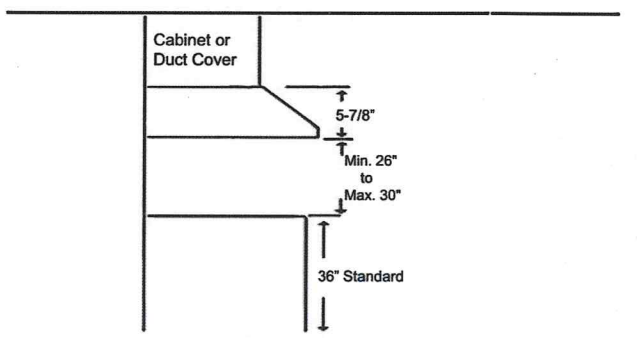

KOBE®

KOBE Range Hoods

So Quiet... You Won't Believe It's On!

Premium CH-038 SQB-1 Series Multi Style

Under Cabinet Style

Wall Mount Style (CH1120DC-1 is Required)

Model / Size	CH3830SQB-1 (30") CH3836SQB-1 (36")
Appearance	
Stainless Steel	✓
Seamless	✓
Performance	
CFM / Sone	300 to 680 / 1.0 to 5.0 Sones
QuietMode™	1.0 / 40dB
LED Lights	2 x Lights (3W)
Speed	3-Speed
Control	Mechanical Push Control
Blower Type	Twin Vertical Turbine Impeller
Exhaust	Top : 6" Round : 3-1/4" x 10 Rectangular Rear: 3-1/4" x 10 Rectangular
Consumption / Ampere	232W / 2.21A
Filter	Baffle Filter
Optional Accessories	
Duct Cover	CH1120DC-1

Wall Mount Style

Under Cabinet Style

Information subject to change without notice.
Measurement in inches (mm). Inches are converted from millimeter and are estimated.