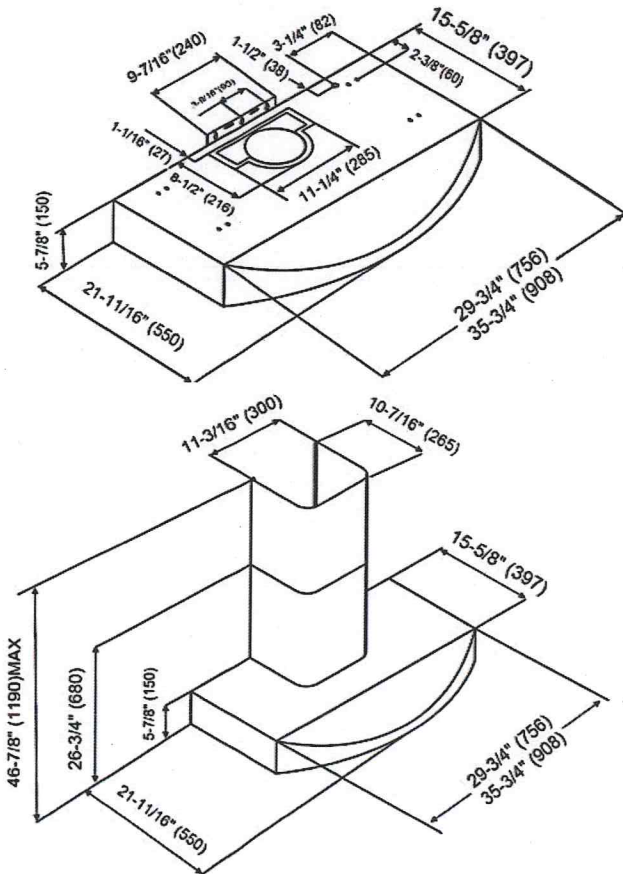

KOBE®

KOBE Range Hoods

So Quiet... You Won't Believe It's On!

Premium CH-038 SQB-1 Series Multi Style

Under Cabinet Style

Wall Mount Style (CH1120DC-1 is Required)

Model / Size	CH3830SQB-1 (30") CH3836SQB-1 (36")
Appearance	
Stainless Steel	✓
Seamless	✓
Performance	
CFM / Sone	300 to 680 / 1.0 to 5.0 Sones
QuietMode™	1.0 / 40dB
LED Lights	2 x Lights (3W)
Speed	3-Speed
Control	Mechanical Push Control
Blower Type	Twin Vertical Turbine Impeller
Exhaust	Top : 6" Round : 3-1/4" x 10 Rectangular Rear: 3-1/4" x 10 Rectangular
Consumption / Ampere	232W / 2.21A
Filter	Baffle Filter
Optional Accessories	
Duct Cover	CH1120DC-1

Wall Mount Style

Under Cabinet Style

Information subject to change without notice.
Measurement in inches (mm). Inches are converted from millimeter and are estimated.