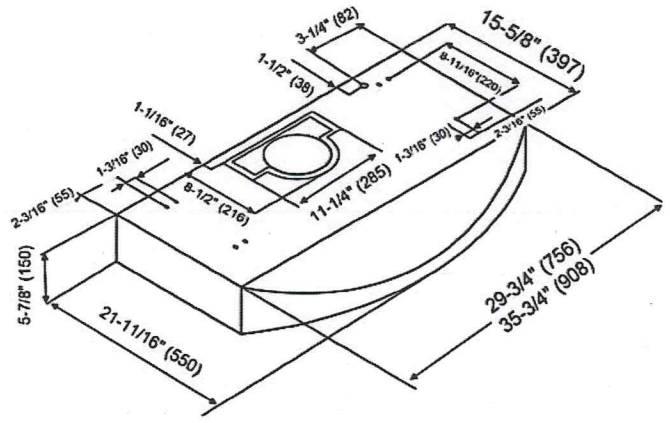

KOBE®

KOBE Range Hoods

So Quiet... You Won't Believe It's On!

Premium CH-038 SQB-1 Series Multi Style

Under Cabinet Style

Wall Mount Style (CH1120DC-1 is Required)

Model / Size	CH3830SQB-1 (30") CH3836SQB-1 (36")
Appearance	
Stainless Steel	✓
Seamless	✓
Performance	
CFM / Sone	300 to 680 / 1.0 to 5.0 Sones
QuietMode™	1.0 / 40dB
LED Lights	2 x Lights (3W)
Speed	3-Speed
Control	Mechanical Push Control
Blower Type	Twin Vertical Turbine Impeller
Exhaust	Top : 6" Round : 3-1/4" x 10 Rectangular Rear: 3-1/4" x 10 Rectangular
Consumption / Ampere	232W / 2.21A
Filter	Baffle Filter
Optional Accessories	
Duct Cover	CH1120DC-1

Wall Mount Style

Under Cabinet Style

Information subject to change without notice.
Measurement in inches (mm). Inches are converted from millimeter and are estimated.