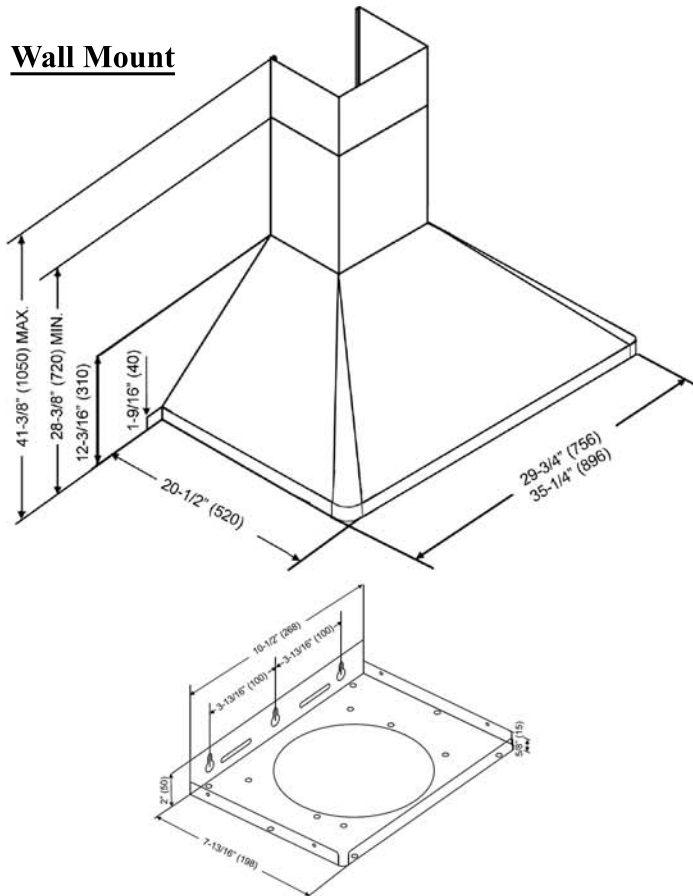

KOBE® *Brillia*

So Quiet...

You Won't Believe It's On!

NEW
Now with
Upgraded features

RAX-094 SQB-1 Series Wall Mount

Model / Size	RAX9430SQB-1 / 30" RAX9436SQB-1 / 36"
Appearance	
Stainless Steel	✓
Seamless	✓
Performance	
CFM	280 to 680
Sone	1.0 to 5.0
Features	
QuietMode™	1.0 / 40dB
LED Lights	3-Watts x 2
Speed	3-Speed
Control	Mechanical Push Button
Blower Type	Compact Double Horizontal Squirrel Cage
Exhaust	Top - 6" Round
Consumption/ Ampere	232W / 2.21A
Power Supply	120V 60Hz
Filter	Baffle
Optional Accessories	
Stainless Steel Back Splash	SSP30 (30" x 32") / SSP36 (36" x 32")

Wall Mount

Information subject to change without notice.

Measurement in inches (mm). Inches are converted from millimeter and are estimated.

Optional Duct Cover Extension

RA0930DC

Inner: 29-7/8" (758)
Outer (Original): 15" (380)
Dimensions: 30-7/16" (773) MIN.
44" (1118) MAX.

RA0946DC

Inner: 46-7/8" (1190)
Outer (Original): 15" (380)
Dimensions: 47-7/16" (1205) MIN.
61" (1550) MAX.

* Building code may vary.