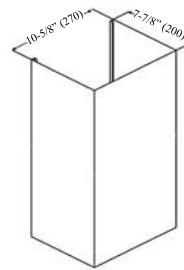

KOBE® *Brillia*

So Quiet...

You Won't Believe It's On!

NEW
Now with
Upgraded features

RAX-094 SQB-1 Series Wall Mount

Model / Size	RAX9430SQB-1 / 30" RAX9436SQB-1 / 36"
Appearance	
Stainless Steel	✓
Seamless	✓
Performance	
CFM	280 to 680
Sone	1.0 to 5.0
Features	
QuietMode™	1.0 / 40dB
LED Lights	3-Watts x 2
Speed	3-Speed
Control	Mechanical Push Button
Blower Type	Compact Double Horizontal Squirrel Cage
Exhaust	Top - 6" Round
Consumption/ Ampere	232W / 2.21A
Power Supply	120V 60Hz
Filter	Baffle
Optional Accessories	
Stainless Steel Back Splash	SSP30 (30" x 32") / SSP36 (36" x 32")

Wall Mount

Information subject to change without notice.

Measurement in inches (mm). Inches are converted from millimeter and are estimated.

Optional Duct Cover Extension

RA0930DC

Inner: 29-7/8" (758)
Outer (Original): 15" (380)
Dimensions: 30-7/16" (773) MIN.
44" (1118) MAX.

RA0946DC

Inner: 46-7/8" (1190)
Outer (Original): 15" (380)
Dimensions: 47-7/16" (1205) MIN.
61" (1550) MAX.

* Building code may vary.