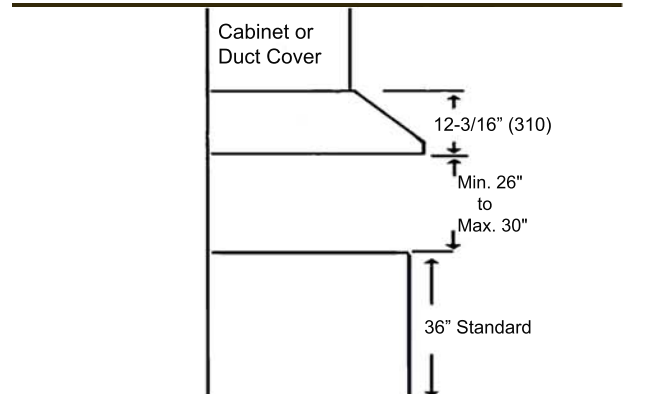

KOBE® *Brillia*

So Quiet...

You Won't Believe It's On!

NEW
Now with
Upgraded features

RAX-094 SQB-1 Series Wall Mount

Model / Size	RAX9430SQB-1 / 30" RAX9436SQB-1 / 36"
Appearance	
Stainless Steel	✓
Seamless	✓
Performance	
CFM	280 to 680
Sone	1.0 to 5.0
Features	
QuietMode™	1.0 / 40dB
LED Lights	3-Watts x 2
Speed	3-Speed
Control	Mechanical Push Button
Blower Type	Compact Double Horizontal Squirrel Cage
Exhaust	Top - 6" Round
Consumption/ Ampere	232W / 2.21A
Power Supply	120V 60Hz
Filter	Baffle
Optional Accessories	
Stainless Steel Back Splash	SSP30 (30" x 32") / SSP36 (36" x 32")

Wall Mount

Information subject to change without notice.

Measurement in inches (mm). Inches are converted from millimeter and are estimated.

Optional Duct Cover Extension

RA0930DC

Inner: 29-7/8" (758)
Outer (Original): 15" (380)
Dimensions: 30-7/16" (773) MIN.
44" (1118) MAX.

RA0946DC

Inner: 46-7/8" (1190)
Outer (Original): 15" (380)
Dimensions: 47-7/16" (1205) MIN.
61" (1550) MAX.

* Building code may vary.