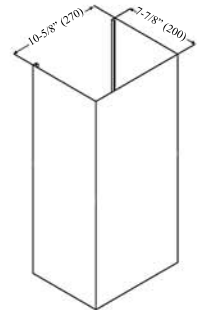

KOBE® *Brillia*

So Quiet...

You Won't Believe It's On!

NEW
Now with
Upgraded features

RAX-094 SQB-1 Series Wall Mount

Model / Size	RAX9430SQB-1 / 30" RAX9436SQB-1 / 36"
Appearance	
Stainless Steel	✓
Seamless	✓
Performance	
CFM	280 to 680
Sone	1.0 to 5.0
Features	
QuietMode™	1.0 / 40dB
LED Lights	3-Watts x 2
Speed	3-Speed
Control	Mechanical Push Button
Blower Type	Compact Double Horizontal Squirrel Cage
Exhaust	Top - 6" Round
Consumption/ Ampere	232W / 2.21A
Power Supply	120V 60Hz
Filter	Baffle
Optional Accessories	
Stainless Steel Back Splash	SSP30 (30" x 32") / SSP36 (36" x 32")

Wall Mount

Information subject to change without notice.

Measurement in inches (mm). Inches are converted from millimeter and are estimated.

Optional Duct Cover Extension

RA0930DC

Inner: 29-7/8" (758)
Outer (Original): 15" (380)
Dimensions: 30-7/16" (773) MIN.
44" (1118) MAX.

RA0946DC

Inner: 46-7/8" (1190)
Outer (Original): 15" (380)
Dimensions: 47-7/16" (1205) MIN.
61" (1550) MAX.

* Building code may vary.