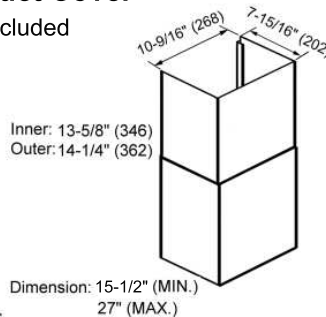

KOBE®

*So Quiet...
You Won't Believe It's On!*

Wall Mount

RA-094 Series

Model No. RA9430SQB (30")
Model No. RA9436SQB (36")

Appearance	
Stainless Steel	●
Seamless	●
Performance	
CFM	280 to 760
Sone / Decibel	1.2 to 4.5 / 42dB to 62dB
QuietMode™	1.2 Sones / 42dB
Features	
Halogen Light	12V 20W x 2
Power Supply / Consumption	120V 60Hz / 215W 1.79A
No. of Speed	4 (Electronic Buttons)
Fan Type	Double Horizontal Squirrel Cage
Ducting	Top 6" Round
Filter	Baffle (30" - x 2), (36" - x 3)
Optional Accessories	
Extension Duct Cover	RA0930DC & RA0946DC
Stainless Steel Back Splash	SSP30 (30" x 32"), SSP36 (36" x 32")

Wall Mount (30", 36")

Duct Cover Included

Optional Accessories

Extension Duct Cover

RA0930DC

RA0946DC

Information subject to change without notice.

* Building code may vary.

Measurement in inches (mm). Inches are converted from millimeter and are estimated.

www.KOBERangeHoods.com

VER. 091207