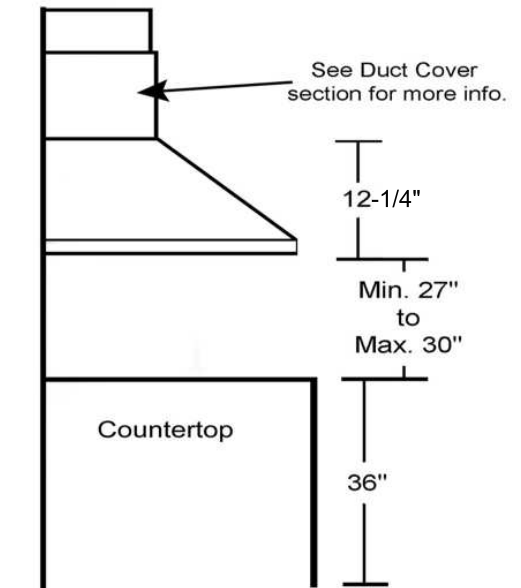

Wall Mount (30", 36")

Duct Cover Included

Optional Accessories

Extension Duct Cover

RA0930DC

RA0946DC

Information subject to change without notice.

* Building code may vary.

Measurement in inches (mm). Inches are converted from millimeter and are estimated.

www.KOBERangeHoods.com

VER. 091207