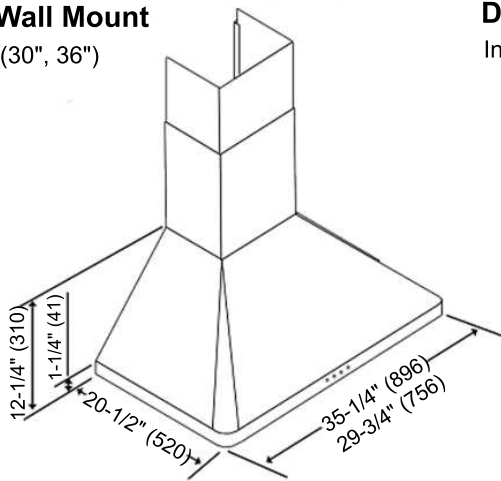

KOBE®

*So Quiet...
You Won't Believe It's On!*

Wall Mount

RA-094 Series

Model No. RA9430SQB (30")
Model No. RA9436SQB (36")

Appearance	
Stainless Steel	●
Seamless	●
Performance	
CFM	280 to 760
Sone / Decibel	1.2 to 4.5 / 42dB to 62dB
QuietMode™	1.2 Sones / 42dB
Features	
Halogen Light	12V 20W x 2
Power Supply / Consumption	120V 60Hz / 215W 1.79A
No. of Speed	4 (Electronic Buttons)
Fan Type	Double Horizontal Squirrel Cage
Ducting	Top 6" Round
Filter	Baffle (30" - x 2), (36" - x 3)
Optional Accessories	
Extension Duct Cover	RA0930DC & RA0946DC
Stainless Steel Back Splash	SSP30 (30" x 32"), SSP36 (36" x 32")

Wall Mount (30", 36")

Duct Cover Included

Optional Accessories

Extension Duct Cover

RA0930DC

RA0946DC

Information subject to change without notice.

* Building code may vary.

Measurement in inches (mm). Inches are converted from millimeter and are estimated.

www.KOBERangeHoods.com

VER. 091207