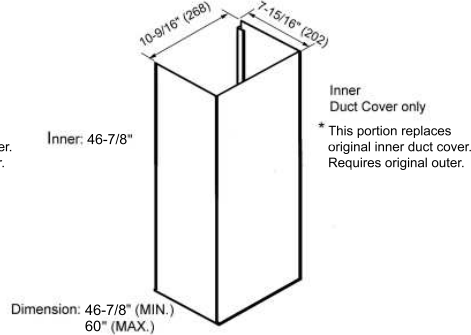

KOBE®

*So Quiet...
You Won't Believe It's On!*

Wall Mount

RA-094 Series

Model No. RA9430SQB (30")
Model No. RA9436SQB (36")

Appearance	
Stainless Steel	●
Seamless	●
Performance	
CFM	280 to 760
Sone / Decibel	1.2 to 4.5 / 42dB to 62dB
QuietMode™	1.2 Sones / 42dB
Features	
Halogen Light	12V 20W x 2
Power Supply / Consumption	120V 60Hz / 215W 1.79A
No. of Speed	4 (Electronic Buttons)
Fan Type	Double Horizontal Squirrel Cage
Ducting	Top 6" Round
Filter	Baffle (30" - x 2), (36" - x 3)
Optional Accessories	
Extension Duct Cover	RA0930DC & RA0946DC
Stainless Steel Back Splash	SSP30 (30" x 32"), SSP36 (36" x 32")

Wall Mount (30", 36")

Duct Cover Included

Optional Accessories

Extension Duct Cover

RA0930DC

RA0946DC

Information subject to change without notice.

* Building code may vary.

Measurement in inches (mm). Inches are converted from millimeter and are estimated.

www.KOBERangeHoods.com

VER. 091207