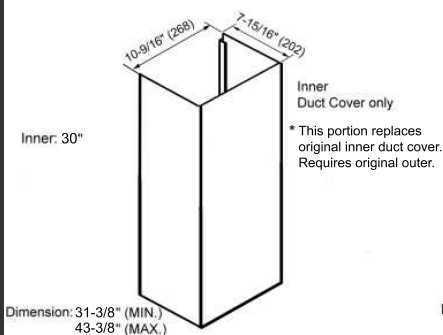

KOBE®

*So Quiet...
You Won't Believe It's On!*

Wall Mount

RA-094 Series

Model No. RA9430SQB (30")
Model No. RA9436SQB (36")

Appearance	
Stainless Steel	●
Seamless	●
Performance	
CFM	280 to 760
Sone / Decibel	1.2 to 4.5 / 42dB to 62dB
QuietMode™	1.2 Sones / 42dB
Features	
Halogen Light	12V 20W x 2
Power Supply / Consumption	120V 60Hz / 215W 1.79A
No. of Speed	4 (Electronic Buttons)
Fan Type	Double Horizontal Squirrel Cage
Ducting	Top 6" Round
Filter	Baffle (30" - x 2), (36" - x 3)
Optional Accessories	
Extension Duct Cover	RA0930DC & RA0946DC
Stainless Steel Back Splash	SSP30 (30" x 32"), SSP36 (36" x 32")

Wall Mount (30", 36")

Duct Cover Included

Optional Accessories

Extension Duct Cover

RA0930DC

RA0946DC

Information subject to change without notice.

* Building code may vary.

Measurement in inches (mm). Inches are converted from millimeter and are estimated.

www.KOBERangeHoods.com

VER. 091207