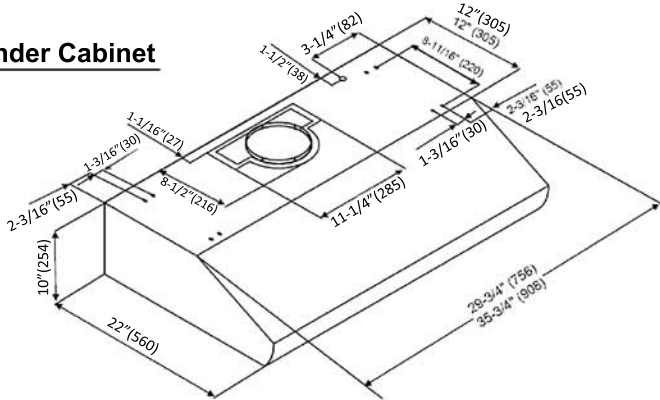

KOBE® Premium

So Quiet...

You Won't Believe It's On!

CH-77 SQB-1 Series Multi Style

Model / Size	CH7730SQB-1 / 30" CH7736SQB-1 / 36"
Appearance	
Stainless Steel	✓
Seamless	✓
Performance	
CFM	300 to 760
Sone / Decibel	1.0 to 4.5 / 40dB to 62dB
Features	
QuietMode™	1.0 / 40dB
ECO Mode	10 Minutes on QuietMode™ Every Hour to Promote a Cleaner Kitchen Air Quality
LED Lights	3-Level Lighting 3W x 2 (30", 36")
Speed Control	6-Speed
Blower Type	Electronic Buttons with LED Display
Exhaust	Twin Vertical Turbine Impeller
Consumption/ Ampere	Top - 6" Round, Top - 3-1/4" x 10" Rectangular Rear - 3-1/4" x 10" Rectangular
Power Supply	30" & 36" - 232W / 2.21A
Filter	120V 60Hz Baffle
Optional Accessories	
Duct Cover	CH1120DC-1
Stainless Steel Back Splash	SSP30 (30" x 32") / SSP36 (36" x 32")

CH7736SQB-1 (36" Shown)
Wall Mount

CH7730SQB-1 (30" Shown)

Under Cabinet

Wall Mount

Wall Mount (with Duct Cover)

Information subject to change without notice.

Measurement in inches (mm). Inches are converted from millimeter and are estimated.