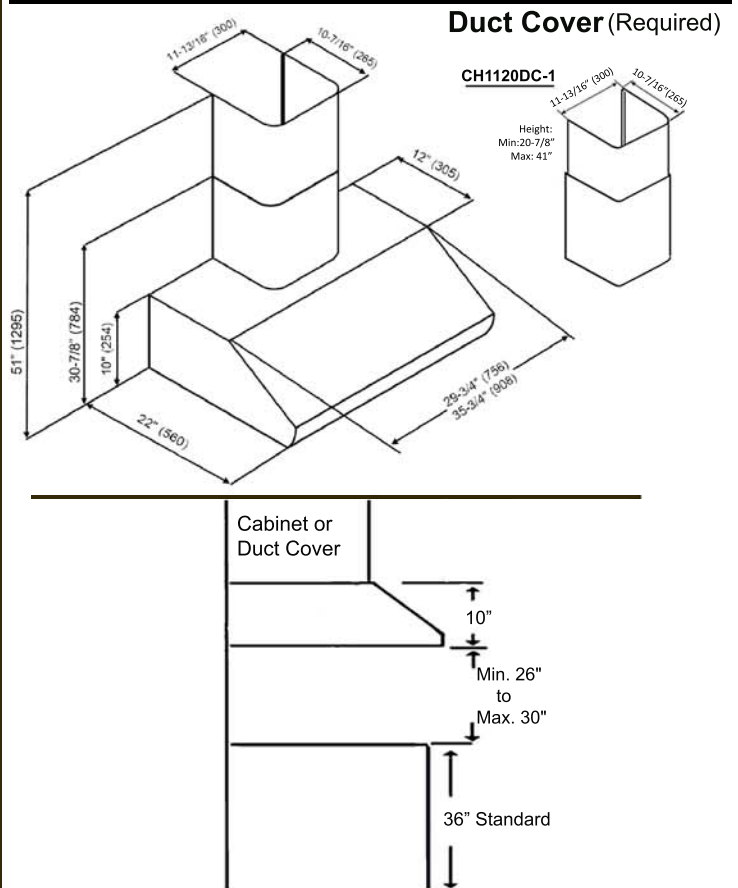

KOBE® Premium

So Quiet...

You Won't Believe It's On!

CH-77 SQB-1 Series Multi Style

Model / Size	CH7730SQB-1 / 30" CH7736SQB-1 / 36"
Appearance	
Stainless Steel	✓
Seamless	✓
Performance	
CFM	300 to 760
Sone / Decibel	1.0 to 4.5 / 40dB to 62dB
Features	
QuietMode™	1.0 / 40dB
ECO Mode	10 Minutes on QuietMode™ Every Hour to Promote a Cleaner Kitchen Air Quality
LED Lights	3-Level Lighting 3W x 2 (30", 36")
Speed Control	6-Speed
Blower Type	Electronic Buttons with LED Display
Exhaust	Twin Vertical Turbine Impeller
Consumption/ Ampere	Top - 6" Round, Top - 3-1/4" x 10" Rectangular Rear - 3-1/4" x 10" Rectangular
Power Supply	30" & 36" - 232W / 2.21A
Filter	120V 60Hz Baffle
Optional Accessories	
Duct Cover	CH1120DC-1
Stainless Steel Back Splash	SSP30 (30" x 32") / SSP36 (36" x 32")

CH7736SQB-1 (36" Shown)
Wall Mount

CH7730SQB-1 (30" Shown)

Under Cabinet

Wall Mount

Wall Mount (with Duct Cover)

Information subject to change without notice.

Measurement in inches (mm). Inches are converted from millimeter and are estimated.