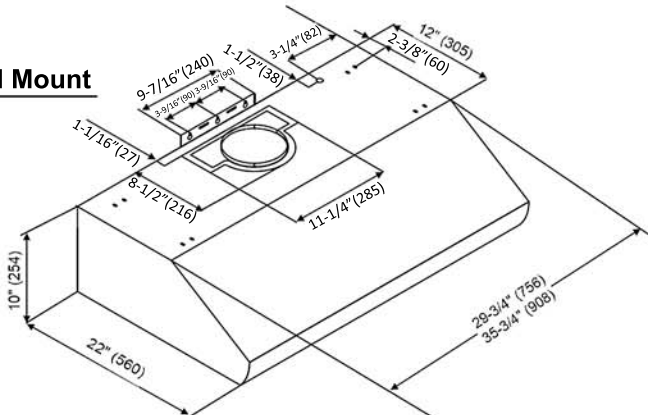

CH7736SQB-1 (36" Shown)
Wall Mount

CH7730SQB-1 (30" Shown)

Under Cabinet

Wall Mount

Wall Mount (with Duct Cover)

Information subject to change without notice.

Measurement in inches (mm). Inches are converted from millimeter and are estimated.