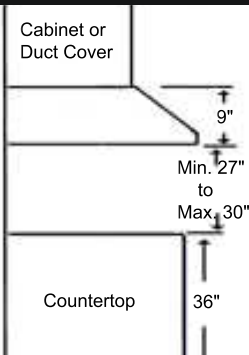

**Under Cabinet**  
(30", 36", 42", 48")

**Wall Mount**  
(30", 36", 42", 48")

Information subject to change without notice.

### Optional Accessories

**Wall Mount**  
(With Duct Cover)

**Duct Cover** Recirculating Duct Cover

RA1020RD

Inner: 20-3/4" (527)  
Outer: 15" (381)

Dimension: 20-3/4" (MIN.)  
34-3/4" (MAX.)

**Duct Cover**

RA1020DC

Inner: 19-3/4" (502)  
Outer: 20-3/4" (527)

Dimension: 22" (MIN.)  
39-1/2" (MAX.)

\* Building code may vary.