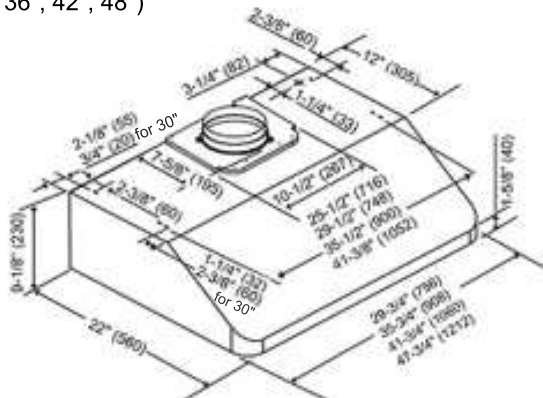

**Under Cabinet**  
(30", 36", 42", 48")

**Wall Mount**  
(30", 36", 42", 48")

Information subject to change without notice.

### Optional Accessories

**Wall Mount**  
(With Duct Cover)

**Duct Cover** Recirculating Duct Cover

RA1020RD

Inner: 20-3/4" (527)  
Outer: 15" (381)

Dimension: 20-3/4" (MIN.)  
34-3/4" (MAX.)

**Duct Cover**

RA1020DC

Inner: 19-3/4" (502)  
Outer: 20-3/4" (527)

Dimension: 22" (MIN.)  
39-1/2" (MAX.)

\* Building code may vary.