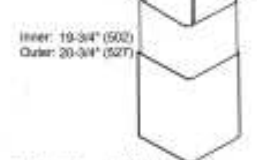

### Optional Accessories

**Wall Mount**  
(With Duct Cover)

**Duct Cover** Recirculating Duct Cover

RA1020RD

Inner: 20-3/4" (527)  
Outer: 15" (381)

Dimension: 20-3/4" (MIN.)  
34-3/4" (MAX.)

**Duct Cover**

RA1020DC

Inner: 19-3/4" (502)  
Outer: 20-3/4" (527)

Dimension: 22" (MIN.)  
39-1/2" (MAX.)

\* Building code may vary.