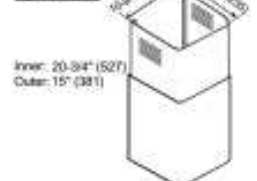

**Under Cabinet**  
(30", 36", 42", 48")

**Wall Mount**  
(30", 36", 42", 48")

Information subject to change without notice.

### Optional Accessories

**Wall Mount**  
(With Duct Cover)

**Duct Cover** Recirculating Duct Cover

RA1020RD

Inner: 20-3/4" (527)  
Outer: 15" (381)

Dimension: 20-3/4" (MIN.)  
34-3/4" (MAX.)

**Duct Cover**

RA1020DC

Inner: 19-3/4" (502)  
Outer: 20-3/4" (527)

Dimension: 22" (MIN.)  
39-1/2" (MAX.)

\* Building code may vary.