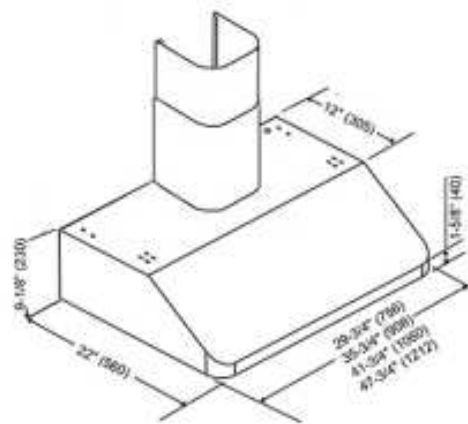

**Under Cabinet**  
(30", 36", 42", 48")

**Wall Mount**  
(30", 36", 42", 48")

Information subject to change without notice.

### Optional Accessories

**Wall Mount**  
(With Duct Cover)

**Duct Cover** Recirculating Duct Cover

RA1020RD

Inner: 20-3/4" (527)  
Outer: 15" (381)

Dimension: 20-3/4" (MIN.)  
34-3/4" (MAX.)

**Duct Cover**

RA1020DC

Inner: 19-3/4" (502)  
Outer: 20-3/4" (527)

Dimension: 22" (MIN.)  
39-1/2" (MAX.)

\* Building code may vary.