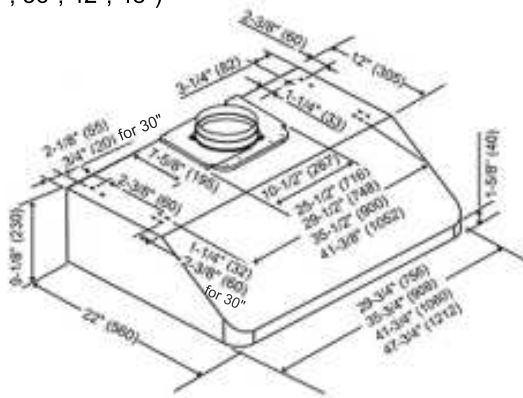

**Under Cabinet**  
(30", 36", 42", 48")

**Wall Mount**  
(30", 36", 42", 48")

Information subject to change without notice.

### Optional Accessories

**Wall Mount**  
(With Duct Cover)

**Duct Cover** Recirculating Duct Cover

RA1020RD

Inner: 20-3/4" (527)  
Outer: 15" (381)

Dimension: 20-3/4" (MIN.)  
34-3/4" (MAX.)

**Duct Cover**

RA1020DC

Inner: 19-3/4" (502)  
Outer: 20-3/4" (527)

Dimension: 22" (MIN.)  
39-1/2" (MAX.)

\* Building code may vary.