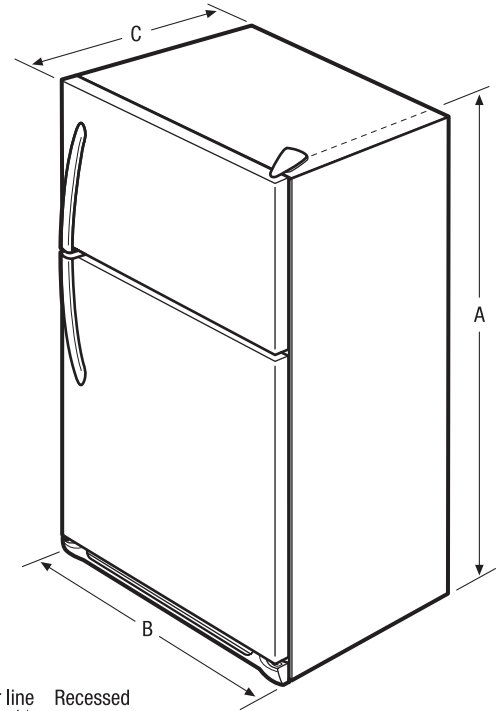

Features	
Door Design	UltraSoft™
Door Handle Design	Color-Coordinated
Cabinet Finish (Textured)	Color-Coordinated
Door Stops	Yes
Door Hinge Covers	Color-Coordinated
Door Reverse Option	Yes
Left-Swing Door	
Rollers - Front/Rear	Adjustable/Yes
Sound Package	
Toe Grille	Color-Coordinated
Refrigerator Features	
Interior Lighting	Bright
Refrigerator Shelves	2 SpaceWise™ Adjustable Glass
Cool Zone™ Drawer	Clear
Wine/Can Rack	
Store-More™ Crisper Drawers	2 Clear
Humidity Controls	1
Dairy Compartment	Clear Dairy Door
Door Bins	
Door Racks	3 Full-Width White
Non-Slip Bin Liner	
Tall Bottle Retainers	
Gallon Door Storage	1
Freezer Features	
Door Bins	
Door Racks	2 Full-Width White
Freezer Shelves	1 Full-Width
Factory Ice Maker w/ Large Ice Bin	Optional
Lighting	
Specifications	
Total Capacity (Cu. Ft.)	18.2
Refrigerator Capacity (Cu. Ft.)	14.13
Freezer Capacity (Cu. Ft.)	4.07
Power Supply Connection Location	Right Bottom Rear
Water Inlet Connection Location	Bottom Right
Voltage Rating	120V / 60Hz / 15 or 20A
Connected Load (kW Rating) @ 120 Volts¹	.54
Amps @ 120 Volts	4.5 Amps
Minimum Circuit Required (Amps)	15
Shipping Weight (Approx.)	205 Lbs.

¹For use on adequately wired 120V, dedicated circuit having 2-wire service with a separate ground wire. Appliance must be grounded for safe operation.

* When installing refrigerator adjacent to wall, cabinet or other appliance that extends beyond front edge of unit, 20" minimum clearance recommended to allow for optimum 140° door swing, providing complete crisper access and removal. (Absolute 3" minimum clearance will ONLY allow for 90° door swing which will provide limited crisper access with restricted removal.)

NOTE: Always consult local and national electric and plumbing codes. Refer to Product Installation Guide for detailed installation instructions on the web at frigidaire.com.

Product Dimensions	
A - Height (Incl. Hinges and Rollers)	66-1/8"
B - Width	30"
C - Depth (Incl. Door)	29-7/8"
Depth with Door Open 90°	58-1/8"