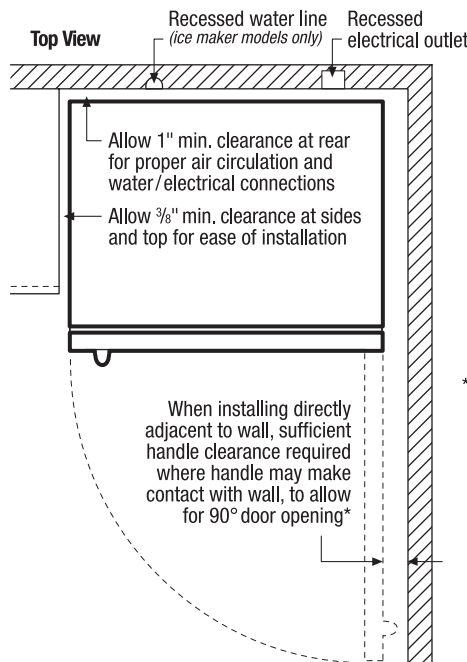

### Store-More™ Gallon Door Shelf

Door storage gives you room for larger items like a gallon of milk.

### Full-Width Freezer Shelf

Gives you more usable space to organize and store more.

Features	
Door Design	UltraSoft™
Door Handle Design	Color-Coordinated
Cabinet Finish (Textured)	Color-Coordinated
Door Stops	Yes
Door Hinge Covers	Color-Coordinated
Door Reverse Option	Yes
Left-Swing Door	
Rollers - Front/Rear	Adjustable/Yes
Sound Package	
Toe Grille	Color-Coordinated
Refrigerator Features	
Interior Lighting	Bright
Refrigerator Shelves	2 SpaceWise™ Adjustable Glass
Cool Zone™ Drawer	Clear
Wine/Can Rack	
Store-More™ Crisper Drawers	2 Clear
Humidity Controls	1
Dairy Compartment	Clear Dairy Door
Door Bins	
Door Racks	3 Full-Width White
Non-Slip Bin Liner	
Tall Bottle Retainers	
Gallon Door Storage	1
Freezer Features	
Door Bins	
Door Racks	2 Full-Width White
Freezer Shelves	1 Full-Width
Factory Ice Maker w/ Large Ice Bin	Optional
Lighting	
Specifications	
Total Capacity (Cu. Ft.)	18.2
Refrigerator Capacity (Cu. Ft.)	14.13
Freezer Capacity (Cu. Ft.)	4.07
Power Supply Connection Location	Right Bottom Rear
Water Inlet Connection Location	Bottom Right
Voltage Rating	120V / 60Hz / 15 or 20A
Connected Load (kW Rating) @ 120 Volts <sup>1</sup>	.54
Amps @ 120 Volts	4.5 Amps
Minimum Circuit Required (Amps)	15
Shipping Weight (Approx.)	205 Lbs.

<sup>1</sup>For use on adequately wired 120V, dedicated circuit having 2-wire service with a separate ground wire. Appliance must be grounded for safe operation.

\* When installing refrigerator adjacent to wall, cabinet or other appliance that extends beyond front edge of unit, 20" minimum clearance recommended to allow for optimum 140° door swing, providing complete crisper access and removal. (Absolute 3" minimum clearance will ONLY allow for 90° door swing which will provide limited crisper access with restricted removal.)