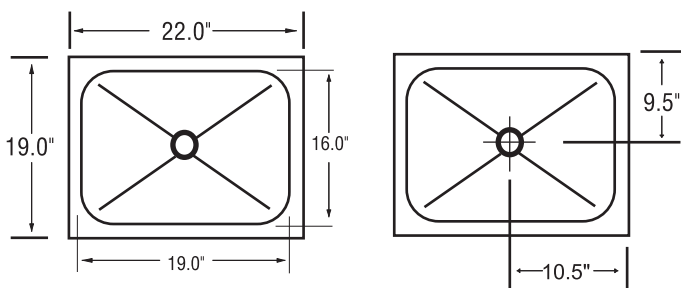

Stainless Steel Floor Mop Sinks

Stainless steel
NSF approved

SSFMS-19

19" wide bowl floor mount mop sink

TOP VIEW

FRONT VIEW

SSFMS-21

21" wide bowl floor mount mop sink