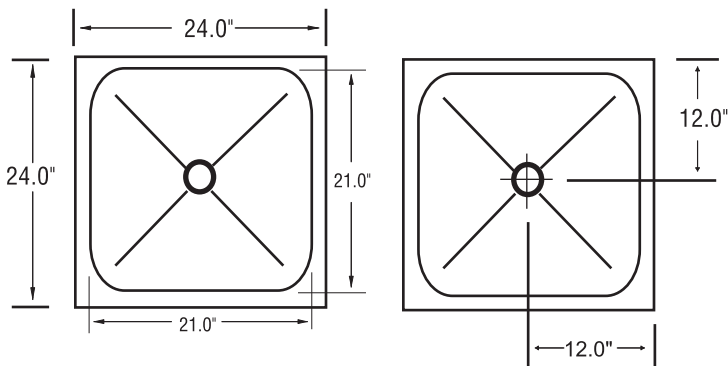

SSFMS-21

21" wide bowl floor mount mop sink

TOP VIEW