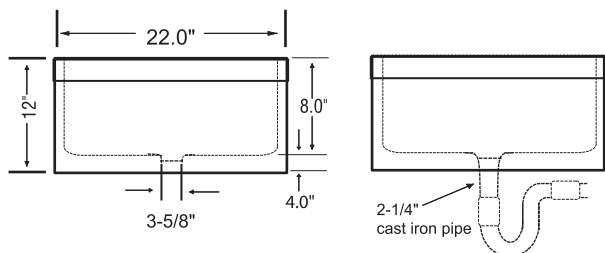

Stainless Steel Floor Mop Sinks

Stainless steel
NSF approved

SSFMS-19

19" wide bowl floor mount mop sink

TOP VIEW

FRONT VIEW

SSFMS-21

21" wide bowl floor mount mop sink