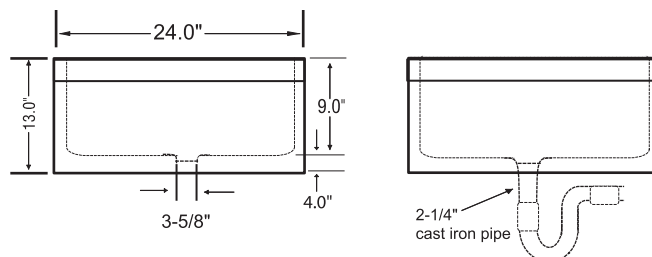

Stainless Steel Floor Mop Sinks

Stainless steel
NSF approved

SSFMS-19

19" wide bowl floor mount mop sink

TOP VIEW

FRONT VIEW

SSFMS-21

21" wide bowl floor mount mop sink

TOP VIEW

FRONT VIEW

Jimex Corp.